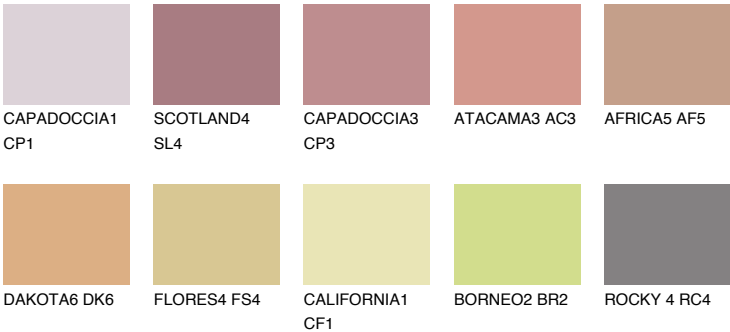

OKLAHOMA5 OK5

37% TSR 52%

Matching colours

COLOURS

INTENSE

For more information on plasters and paints, go to www.ceresit.en

*The presented colours refer to plasters and paints offered by Ceresit. Due to the use of digital techniques, the presented colours might not represent the original ones, thus they cannot be considered as a reliable colour presentation. We recommend checking the authentic colour samples.