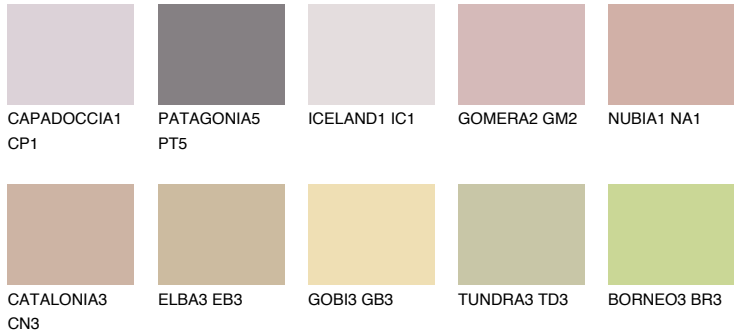

COLOUR DETAILS

OKLAHOMA4 OK4

48% TSR 52%

Matching colours

COLOURS

INTENSE

For more information on plasters and paints, go to www.ceresit.en

*The presented colours refer to plasters and paints offered by Ceresit. Due to the use of digital techniques, the presented colours might not represent the original ones, thus they cannot be considered as a reliable colour presentation. We recommend checking the authentic colour samples.