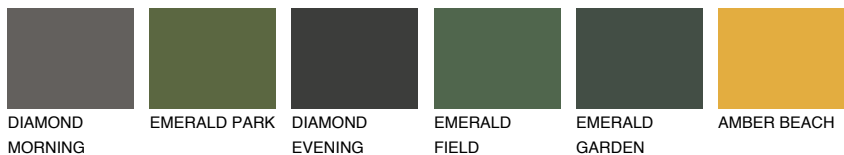

COLOUR DETAILS

OKLAHOMA4 OK4

48% TSR 52%

Matching colours

COLOURS

INTENSE

For more information on plasters and paints, go to www.ceresit.en

*The presented colours refer to plasters and paints offered by Ceresit. Due to the use of digital techniques, the presented colours might not represent the original ones, thus they cannot be considered as a reliable colour presentation. We recommend checking the authentic colour samples.