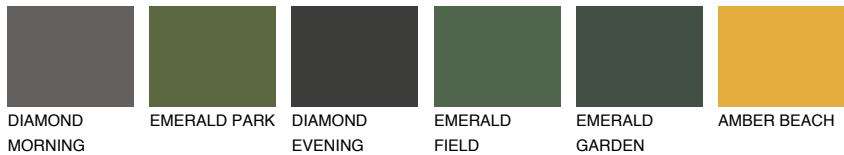

COLOUR DETAILS

OKLAHOMA4 OK4

48% TSR 52%

Matching colours

COLOURS

INTENSE

For more information on plasters and paints, go to www.ceresit.en

*The presented colours refer to plasters and paints offered by Ceresit. Due to the use of digital techniques, the presented colours might not represent the original ones, thus they cannot be considered as a reliable colour presentation. We recommend checking the authentic colour samples.