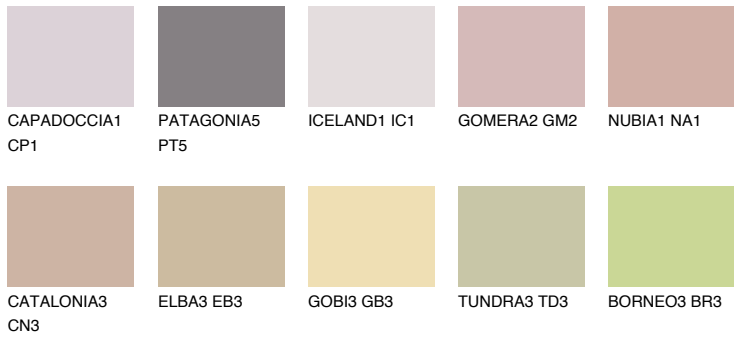

COLOUR DETAILS

OKLAHOMA4 OK4

48% TSR 52%

Matching colours

COLOURS

INTENSE

For more information on plasters and paints, go to www.ceresit.en

*The presented colours refer to plasters and paints offered by Ceresit. Due to the use of digital techniques, the presented colours might not represent the original ones, thus they cannot be considered as a reliable colour presentation. We recommend checking the authentic colour samples.