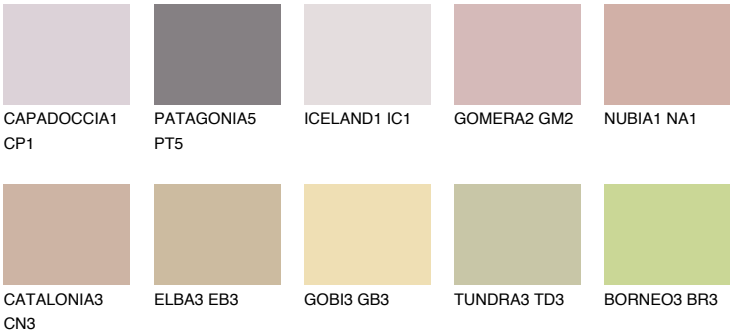

# COLOUR DETAILS

### Matching colours

#### COLOURS

#### INTENSE

For more information on plasters and paints, go to [www.ceresit.en](http://www.ceresit.en)

\*The presented colours refer to plasters and paints offered by Ceresit. Due to the use of digital techniques, the presented colours might not represent the original ones, thus they cannot be considered as a reliable colour presentation. We recommend checking the authentic colour samples.