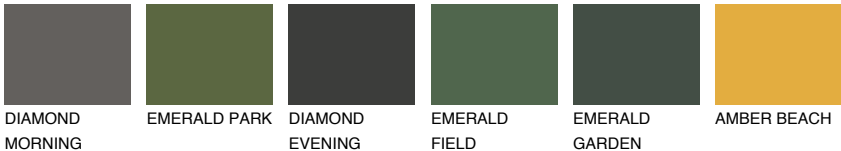

COLOUR DETAILS

OKLAHOMA4 OK4

48% TSR 52%

Matching colours

COLOURS

INTENSE

For more information on plasters and paints, go to www.ceresit.en

*The presented colours refer to plasters and paints offered by Ceresit. Due to the use of digital techniques, the presented colours might not represent the original ones, thus they cannot be considered as a reliable colour presentation. We recommend checking the authentic colour samples.