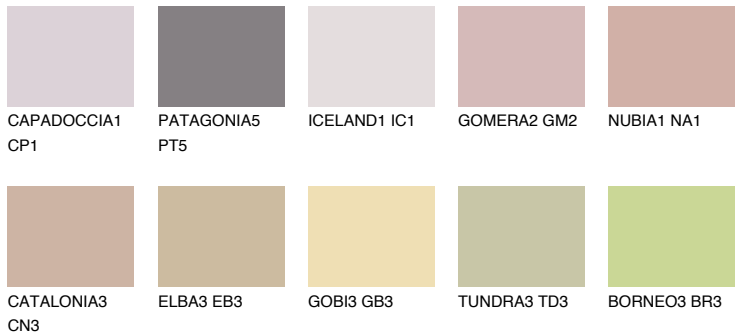

## OKLAHOMA4 OK4

48% **TSR** 52%

### Matching colours

#### COLOURS

#### INTENSE

For more information on plasters and paints, go to [www.ceresit.en](http://www.ceresit.en)

\*The presented colours refer to plasters and paints offered by Ceresit. Due to the use of digital techniques, the presented colours might not represent the original ones, thus they cannot be considered as a reliable colour presentation. We recommend checking the authentic colour samples.