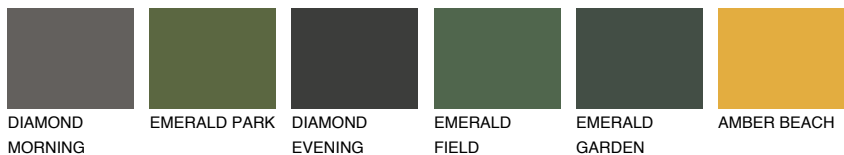

OKLAHOMA4 OK4

48% **TSR** 52%

Matching colours

COLOURS

INTENSE

For more information on plasters and paints, go to www.ceresit.en

*The presented colours refer to plasters and paints offered by Ceresit. Due to the use of digital techniques, the presented colours might not represent the original ones, thus they cannot be considered as a reliable colour presentation. We recommend checking the authentic colour samples.