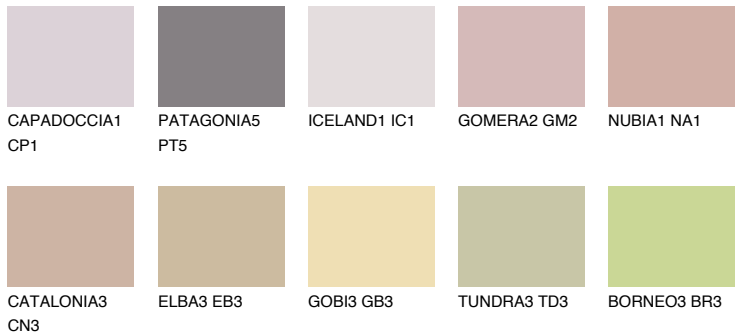

OKLAHOMA4 OK4

48% **TSR** 52%

Matching colours

COLOURS

INTENSE

For more information on plasters and paints, go to www.ceresit.en

*The presented colours refer to plasters and paints offered by Ceresit. Due to the use of digital techniques, the presented colours might not represent the original ones, thus they cannot be considered as a reliable colour presentation. We recommend checking the authentic colour samples.