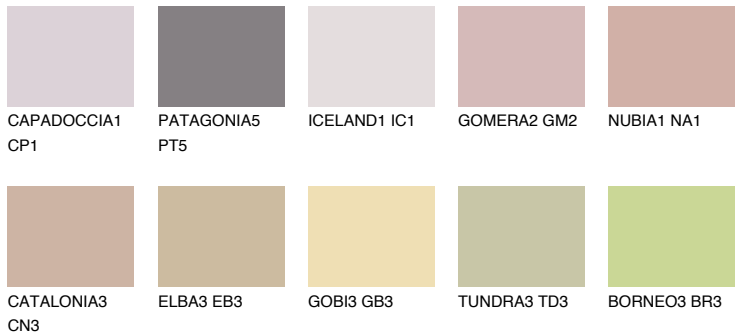

# COLOUR DETAILS

### Matching colours

#### COLOURS

#### INTENSE

For more information on plasters and paints, go to [www.ceresit.en](http://www.ceresit.en)

\*The presented colours refer to plasters and paints offered by Ceresit. Due to the use of digital techniques, the presented colours might not represent the original ones, thus they cannot be considered as a reliable colour presentation. We recommend checking the authentic colour samples.