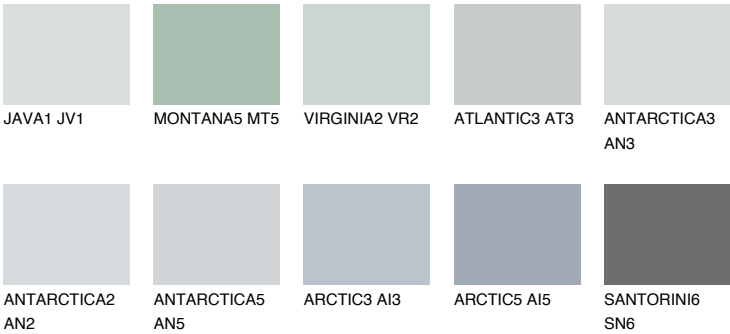

COLOUR DETAILS

PACIFIC1 PC1

72% TSR 68%

Matching colours

COLOURS

INTENSE

For more information on plasters and paints, go to www.ceresit.en

*The presented colours refer to plasters and paints offered by Ceresit. Due to the use of digital techniques, the presented colours might not represent the original ones, thus they cannot be considered as a reliable colour presentation. We recommend checking the authentic colour samples.