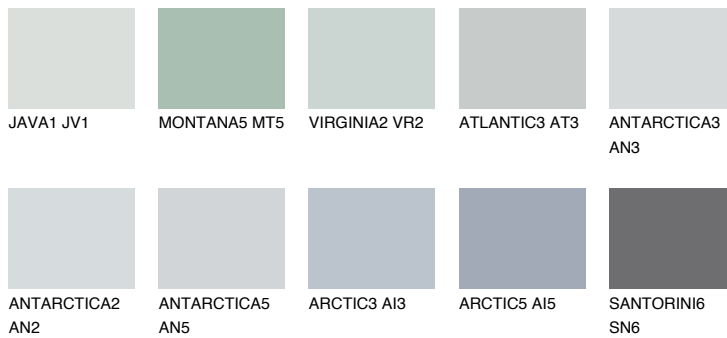

COLOUR DETAILS

PACIFIC1 PC1

72% TSR 68%

Matching colours

COLOURS

INTENSE

For more information on plasters and paints, go to www.ceresit.en

*The presented colours refer to plasters and paints offered by Ceresit. Due to the use of digital techniques, the presented colours might not represent the original ones, thus they cannot be considered as a reliable colour presentation. We recommend checking the authentic colour samples.