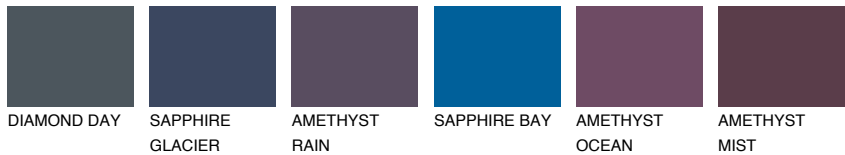

COLOUR DETAILS

PACIFIC1 PC1

72% TSR 68%

Matching colours

COLOURS

INTENSE

For more information on plasters and paints, go to www.ceresit.en

*The presented colours refer to plasters and paints offered by Ceresit. Due to the use of digital techniques, the presented colours might not represent the original ones, thus they cannot be considered as a reliable colour presentation. We recommend checking the authentic colour samples.