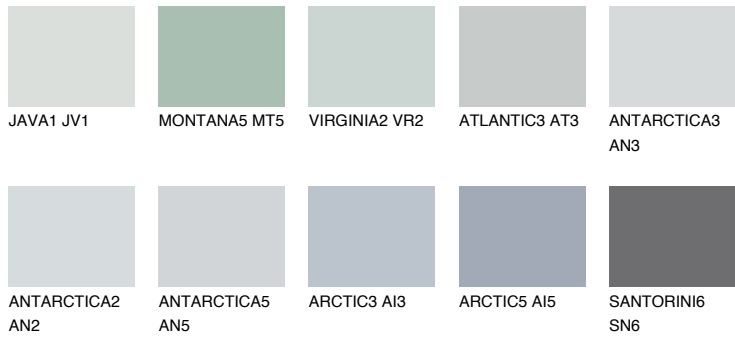

COLOUR DETAILS

PACIFIC1 PC1

72% TSR 68%

Matching colours

COLOURS

INTENSE

For more information on plasters and paints, go to www.ceresit.en

*The presented colours refer to plasters and paints offered by Ceresit. Due to the use of digital techniques, the presented colours might not represent the original ones, thus they cannot be considered as a reliable colour presentation. We recommend checking the authentic colour samples.