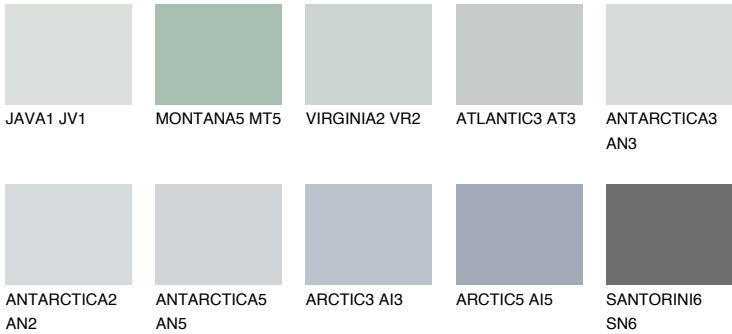

# COLOUR DETAILS

## PACIFIC1 PC1

72% TSR 68%

### Matching colours

#### COLOURS