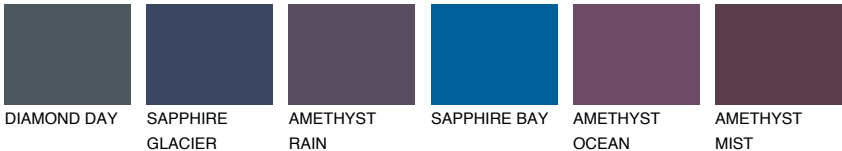

COLOUR DETAILS

PACIFIC1 PC1

72% TSR 68%

Matching colours

COLOURS

INTENSE

For more information on plasters and paints, go to www.ceresit.en

*The presented colours refer to plasters and paints offered by Ceresit. Due to the use of digital techniques, the presented colours might not represent the original ones, thus they cannot be considered as a reliable colour presentation. We recommend checking the authentic colour samples.