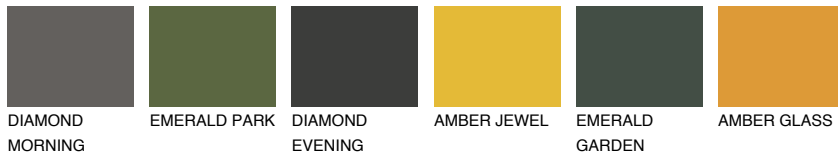

COLOUR DETAILS

OKLAHOMA3 OK3

60% TSR 62%

Matching colours

COLOURS

INTENSE

For more information on plasters and paints, go to www.ceresit.en

*The presented colours refer to plasters and paints offered by Ceresit. Due to the use of digital techniques, the presented colours might not represent the original ones, thus they cannot be considered as a reliable colour presentation. We recommend checking the authentic colour samples.