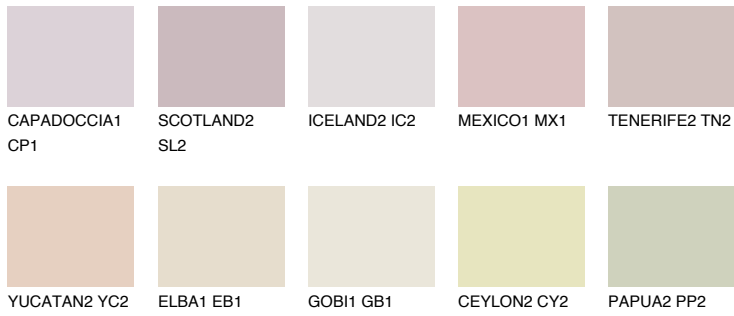

COLOUR DETAILS

OKLAHOMA3 OK3

60% TSR 62%

Matching colours

COLOURS

INTENSE

For more information on plasters and paints, go to www.ceresit.en

*The presented colours refer to plasters and paints offered by Ceresit. Due to the use of digital techniques, the presented colours might not represent the original ones, thus they cannot be considered as a reliable colour presentation. We recommend checking the authentic colour samples.