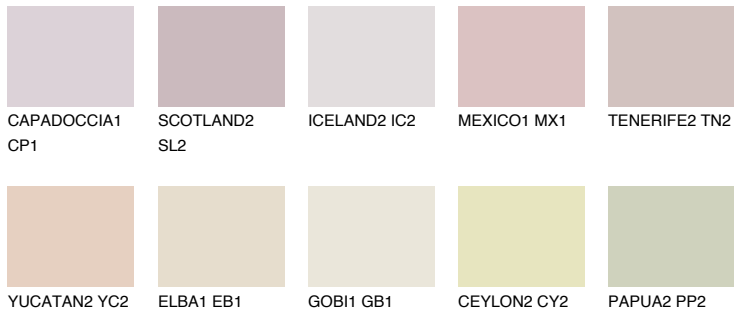

COLOUR DETAILS

OKLAHOMA3 OK3

60% TSR 62%

Matching colours

COLOURS

INTENSE

For more information on plasters and paints, go to www.ceresit.en

*The presented colours refer to plasters and paints offered by Ceresit. Due to the use of digital techniques, the presented colours might not represent the original ones, thus they cannot be considered as a reliable colour presentation. We recommend checking the authentic colour samples.