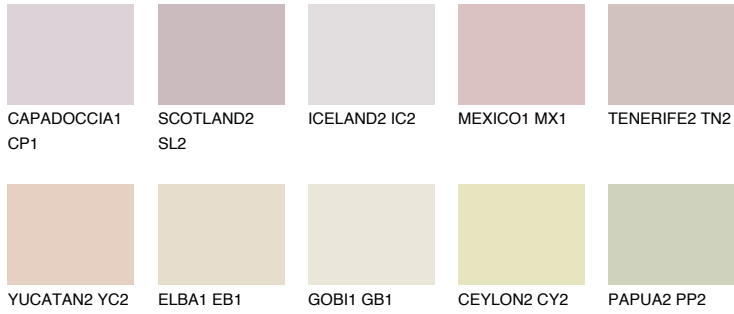

COLOUR DETAILS

OKLAHOMA3 OK3

60% TSR 62%

Matching colours

COLOURS

INTENSE

For more information on plasters and paints, go to www.ceresit.en

*The presented colours refer to plasters and paints offered by Ceresit. Due to the use of digital techniques, the presented colours might not represent the original ones, thus they cannot be considered as a reliable colour presentation. We recommend checking the authentic colour samples.