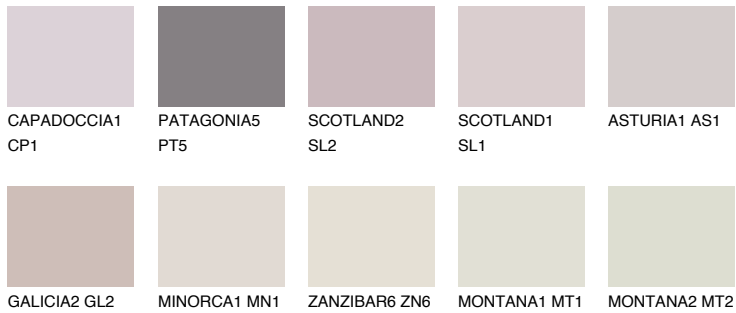

COLOUR DETAILS

OKLAHOMA2 OK2

69% TSR 72%

Matching colours

COLOURS

INTENSE

For more information on plasters and paints, go to www.ceresit.en

*The presented colours refer to plasters and paints offered by Ceresit. Due to the use of digital techniques, the presented colours might not represent the original ones, thus they cannot be considered as a reliable colour presentation. We recommend checking the authentic colour samples.