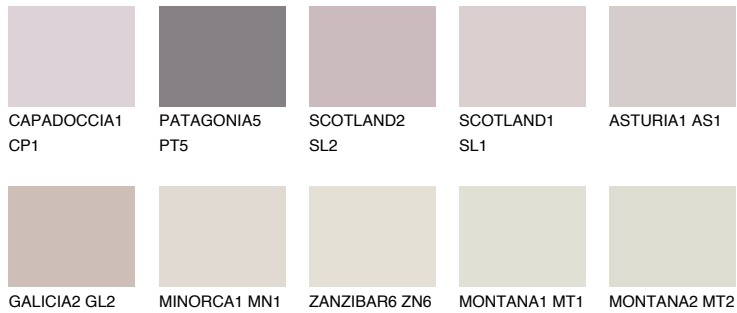

COLOUR DETAILS

OKLAHOMA2 OK2

69% TSR 72%

Matching colours

COLOURS

INTENSE

For more information on plasters and paints, go to www.ceresit.en

*The presented colours refer to plasters and paints offered by Ceresit. Due to the use of digital techniques, the presented colours might not represent the original ones, thus they cannot be considered as a reliable colour presentation. We recommend checking the authentic colour samples.