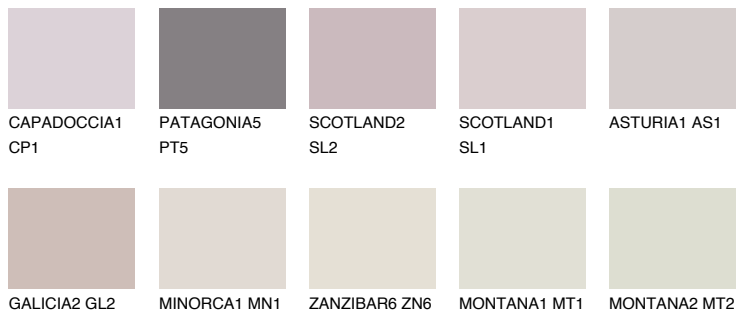

COLOUR DETAILS

OKLAHOMA2 OK2

69% TSR 72%

Matching colours

COLOURS

INTENSE

For more information on plasters and paints, go to www.ceresit.en

*The presented colours refer to plasters and paints offered by Ceresit. Due to the use of digital techniques, the presented colours might not represent the original ones, thus they cannot be considered as a reliable colour presentation. We recommend checking the authentic colour samples.