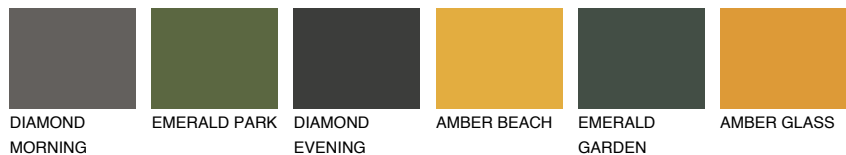

COLOUR DETAILS

OKLAHOMA2 OK2

69% TSR 72%

Matching colours

COLOURS

INTENSE

For more information on plasters and paints, go to www.ceresit.en

*The presented colours refer to plasters and paints offered by Ceresit. Due to the use of digital techniques, the presented colours might not represent the original ones, thus they cannot be considered as a reliable colour presentation. We recommend checking the authentic colour samples.