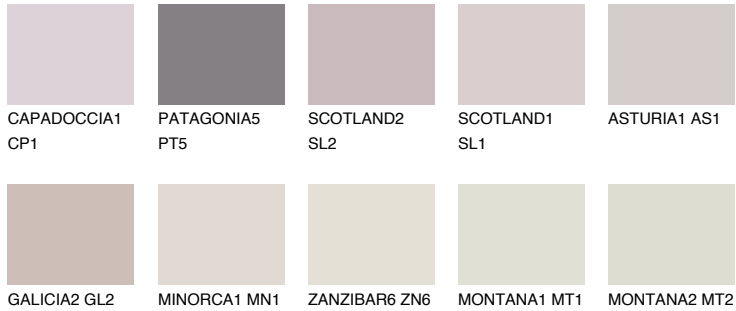

COLOUR DETAILS

OKLAHOMA2 OK2

69% TSR 72%

Matching colours

COLOURS

INTENSE

For more information on plasters and paints, go to www.ceresit.en

*The presented colours refer to plasters and paints offered by Ceresit. Due to the use of digital techniques, the presented colours might not represent the original ones, thus they cannot be considered as a reliable colour presentation. We recommend checking the authentic colour samples.