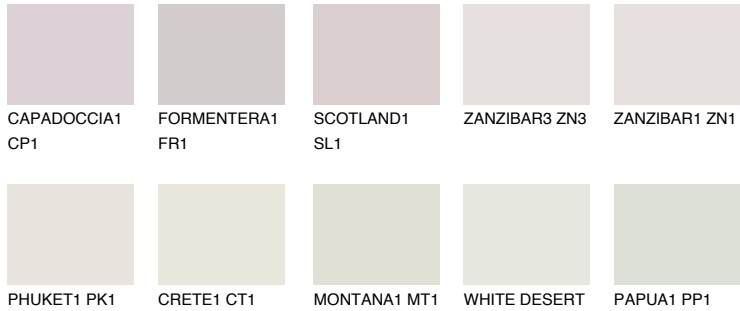

COLOUR DETAILS

OKLAHOMA1 OK1

77% TSR 72%

Matching colours

COLOURS

INTENSE

For more information on plasters and paints, go to www.ceresit.en

*The presented colours refer to plasters and paints offered by Ceresit. Due to the use of digital techniques, the presented colours might not represent the original ones, thus they cannot be considered as a reliable colour presentation. We recommend checking the authentic colour samples.