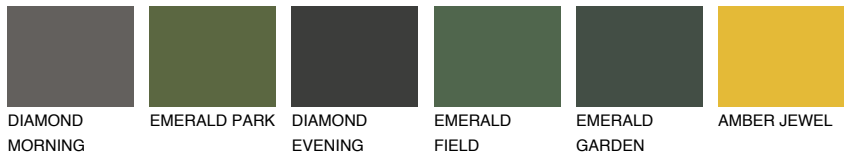

COLOUR DETAILS

OKLAHOMA1 OK1

77% **TSR** 72%

Matching colours

COLOURS

INTENSE

For more information on plasters and paints, go to
www.ceresit.en

*The presented colours refer to plasters and paints offered by Ceresit. Due to the use of digital techniques, the presented colours might not represent the original ones, thus they cannot be considered as a reliable colour presentation. We recommend checking the authentic colour samples.