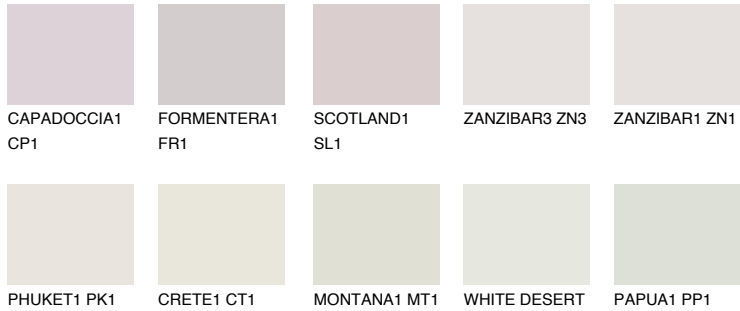

COLOUR DETAILS

OKLAHOMA1 OK1

77% **TSR** 72%

Matching colours

COLOURS

INTENSE

For more information on plasters and paints, go to
www.ceresit.en

*The presented colours refer to plasters and paints offered by Ceresit. Due to the use of digital techniques, the presented colours might not represent the original ones, thus they cannot be considered as a reliable colour presentation. We recommend checking the authentic colour samples.