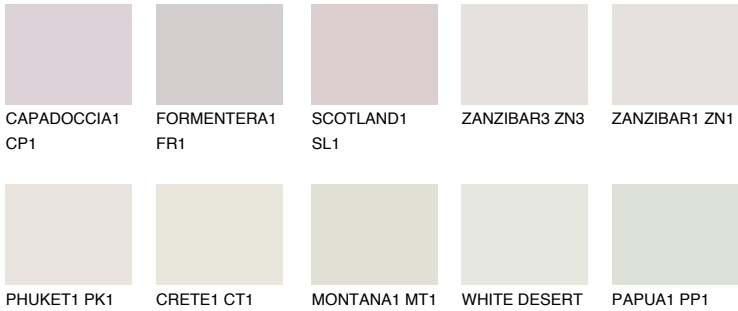

COLOUR DETAILS

OKLAHOMA1 OK1

77% TSR 72%

Matching colours

COLOURS

INTENSE

For more information on plasters and paints, go to www.ceresit.en

*The presented colours refer to plasters and paints offered by Ceresit. Due to the use of digital techniques, the presented colours might not represent the original ones, thus they cannot be considered as a reliable colour presentation. We recommend checking the authentic colour samples.