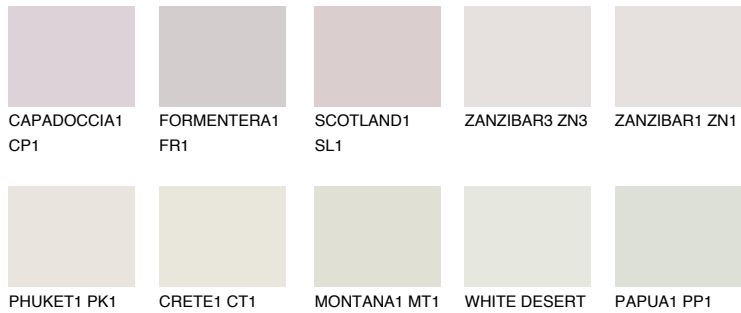

COLOUR DETAILS

OKLAHOMA1 OK1

77% TSR 72%

Matching colours

COLOURS

INTENSE

For more information on plasters and paints, go to www.ceresit.en

*The presented colours refer to plasters and paints offered by Ceresit. Due to the use of digital techniques, the presented colours might not represent the original ones, thus they cannot be considered as a reliable colour presentation. We recommend checking the authentic colour samples.