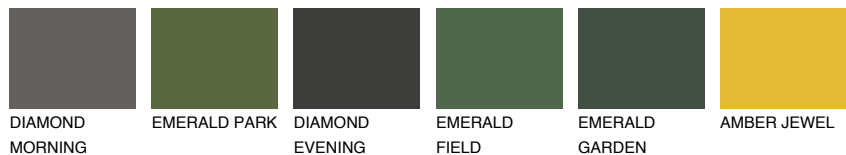

COLOUR DETAILS

OKLAHOMA1 OK1

77% TSR 72%

Matching colours

COLOURS

INTENSE

For more information on plasters and paints, go to www.ceresit.en

*The presented colours refer to plasters and paints offered by Ceresit. Due to the use of digital techniques, the presented colours might not represent the original ones, thus they cannot be considered as a reliable colour presentation. We recommend checking the authentic colour samples.