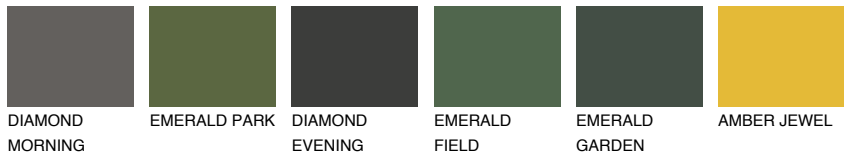

# COLOUR DETAILS

**OKLAHOMA1 OK1**

77% **TSR** 72%

## Matching colours

### COLOURS

### INTENSE

For more information on plasters and paints, go to [www.ceresit.en](http://www.ceresit.en)

\*The presented colours refer to plasters and paints offered by Ceresit. Due to the use of digital techniques, the presented colours might not represent the original ones, thus they cannot be considered as a reliable colour presentation. We recommend checking the authentic colour samples.