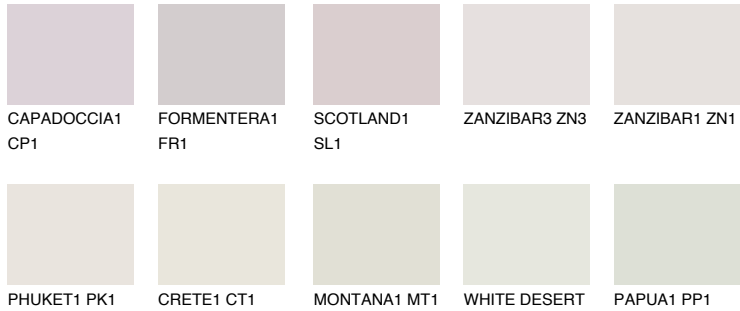

# COLOUR DETAILS

**OKLAHOMA1 OK1**

77% **TSR** 72%

## Matching colours

### COLOURS

### INTENSE

For more information on plasters and paints, go to [www.ceresit.en](http://www.ceresit.en)

\*The presented colours refer to plasters and paints offered by Ceresit. Due to the use of digital techniques, the presented colours might not represent the original ones, thus they cannot be considered as a reliable colour presentation. We recommend checking the authentic colour samples.