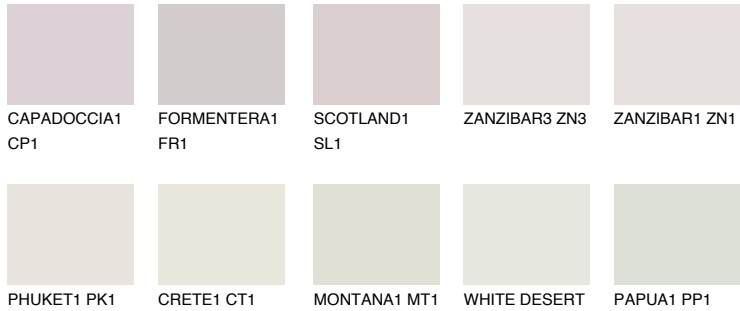

# COLOUR DETAILS

### Matching colours

#### COLOURS

#### INTENSE

For more information on plasters and paints, go to [www.ceresit.en](http://www.ceresit.en)

\*The presented colours refer to plasters and paints offered by Ceresit. Due to the use of digital techniques, the presented colours might not represent the original ones, thus they cannot be considered as a reliable colour presentation. We recommend checking the authentic colour samples.