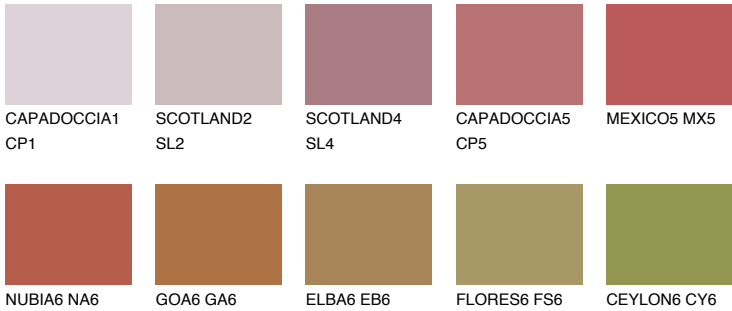

MEXICO6 MX6

12% **TSR** 38%

Matching colours

COLOURS

INTENSE

For more information on plasters and paints, go to www.ceresit.en

*The presented colours refer to plasters and paints offered by Ceresit. Due to the use of digital techniques, the presented colours might not represent the original ones, thus they cannot be considered as a reliable colour presentation. We recommend checking the authentic colour samples.