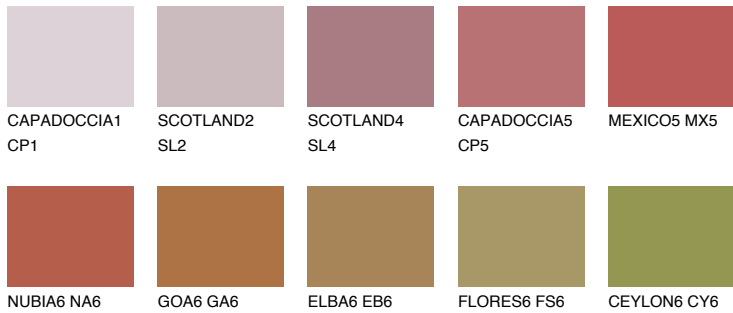

COLOUR DETAILS

MEXICO6 MX6

12% TSR 38%

Matching colours

COLOURS

INTENSE

For more information on plasters and paints, go to www.ceresit.en

*The presented colours refer to plasters and paints offered by Ceresit. Due to the use of digital techniques, the presented colours might not represent the original ones, thus they cannot be considered as a reliable colour presentation. We recommend checking the authentic colour samples.