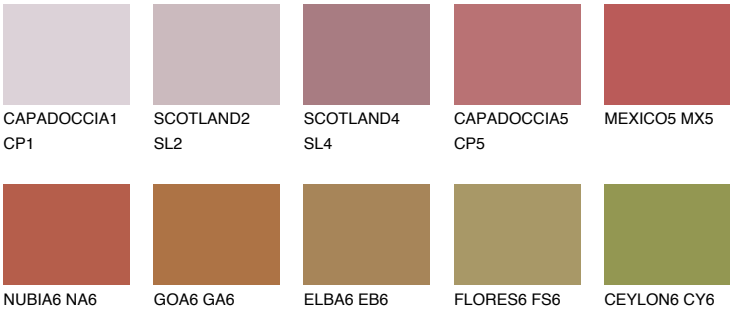

MEXICO6 MX6

12% **TSR** 38%

Matching colours

COLOURS

INTENSE

For more information on plasters and paints, go to www.ceresit.en

*The presented colours refer to plasters and paints offered by Ceresit. Due to the use of digital techniques, the presented colours might not represent the original ones, thus they cannot be considered as a reliable colour presentation. We recommend checking the authentic colour samples.