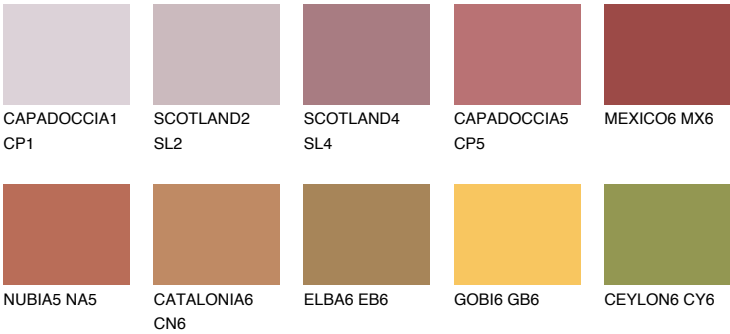

## MEXICO5 MX5

19% **TSR** 45%

### Matching colours

#### COLOURS

#### INTENSE

For more information on plasters and paints, go to [www.ceresit.en](http://www.ceresit.en)

\*The presented colours refer to plasters and paints offered by Ceresit. Due to the use of digital techniques, the presented colours might not represent the original ones, thus they cannot be considered as a reliable colour presentation. We recommend checking the authentic colour samples.