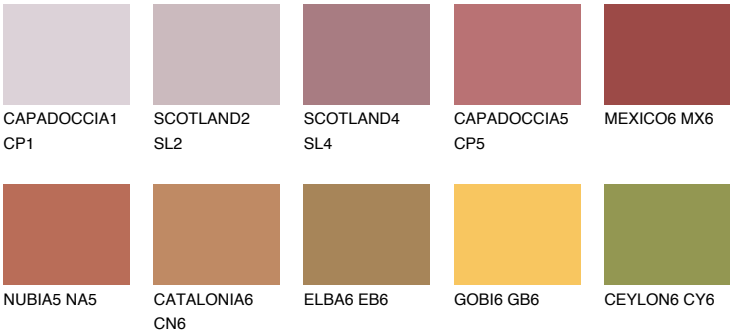

MEXICO5 MX5

19% **TSR** 45%

Matching colours

COLOURS

INTENSE

For more information on plasters and paints, go to www.ceresit.en

*The presented colours refer to plasters and paints offered by Ceresit. Due to the use of digital techniques, the presented colours might not represent the original ones, thus they cannot be considered as a reliable colour presentation. We recommend checking the authentic colour samples.