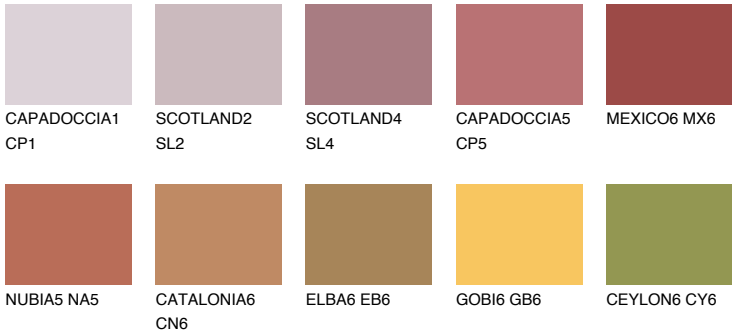

MEXICO5 MX5

19% **TSR** 45%

Matching colours

COLOURS

INTENSE

For more information on plasters and paints, go to www.ceresit.en

*The presented colours refer to plasters and paints offered by Ceresit. Due to the use of digital techniques, the presented colours might not represent the original ones, thus they cannot be considered as a reliable colour presentation. We recommend checking the authentic colour samples.