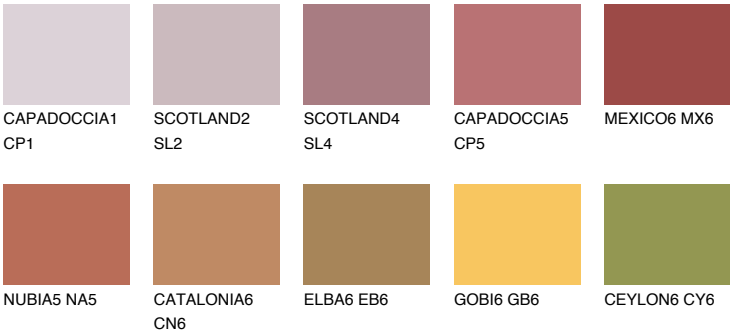

## MEXICO5 MX5

19% **TSR** 45%

### Matching colours

#### COLOURS

#### INTENSE

For more information on plasters and paints, go to [www.ceresit.en](http://www.ceresit.en)

\*The presented colours refer to plasters and paints offered by Ceresit. Due to the use of digital techniques, the presented colours might not represent the original ones, thus they cannot be considered as a reliable colour presentation. We recommend checking the authentic colour samples.