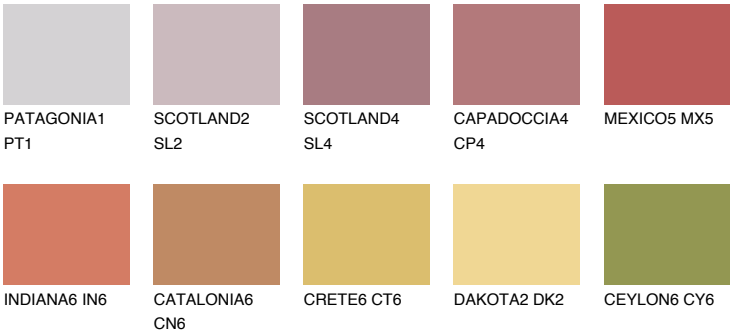

MEXICO4 MX4

23% **TSR** 47%

Matching colours

COLOURS

INTENSE

For more information on plasters and paints, go to www.ceresit.en

*The presented colours refer to plasters and paints offered by Ceresit. Due to the use of digital techniques, the presented colours might not represent the original ones, thus they cannot be considered as a reliable colour presentation. We recommend checking the authentic colour samples.