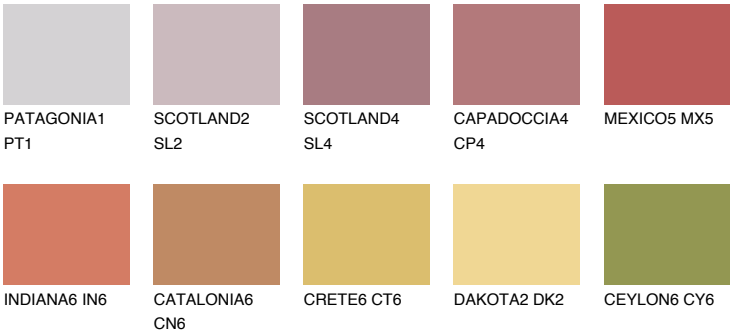

## MEXICO4 MX4

23% **TSR** 47%

### Matching colours

#### COLOURS

#### INTENSE

For more information on plasters and paints, go to [www.ceresit.en](http://www.ceresit.en)

\*The presented colours refer to plasters and paints offered by Ceresit. Due to the use of digital techniques, the presented colours might not represent the original ones, thus they cannot be considered as a reliable colour presentation. We recommend checking the authentic colour samples.