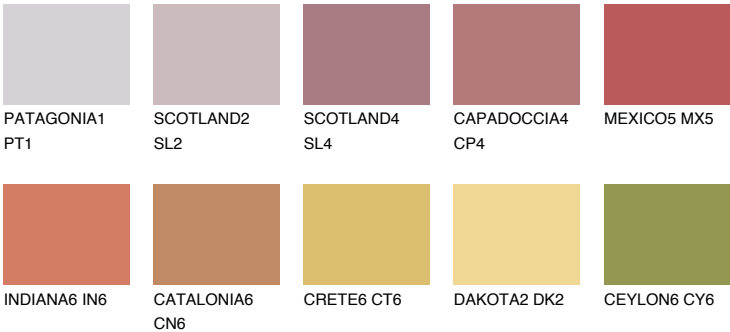

MEXICO4 MX4

☀️ 23% **TSR** 47%

Matching colours

COLOURS

INTENSE

For more information on plasters and paints, go to
www.ceresit.en

*The presented colours refer to plasters and paints offered by Ceresit. Due to the use of digital techniques, the presented colours might not represent the original ones, thus they cannot be considered as a reliable colour presentation. We recommend checking the authentic colour samples.