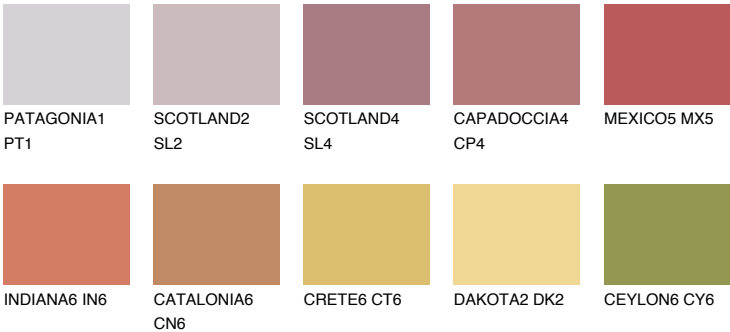

MEXICO4 MX4

☀️ 23% **TSR 47%**

Matching colours

COLOURS

INTENSE

For more information on plasters and paints, go to www.ceresit.en

*The presented colours refer to plasters and paints offered by Ceresit. Due to the use of digital techniques, the presented colours might not represent the original ones, thus they cannot be considered as a reliable colour presentation. We recommend checking the authentic colour samples.