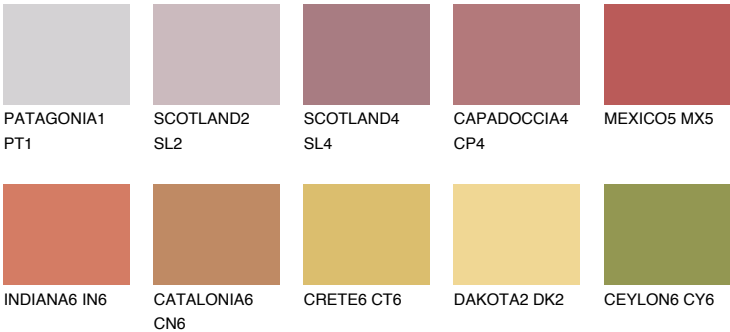

## MEXICO4 MX4

☀ 23%    **TSR 47%**

### Matching colours

#### COLOURS

#### INTENSE

For more information on plasters and paints, go to  
[www.ceresit.en](http://www.ceresit.en)

\*The presented colours refer to plasters and paints offered by Ceresit. Due to the use of digital techniques, the presented colours might not represent the original ones, thus they cannot be considered as a reliable colour presentation. We recommend checking the authentic colour samples.