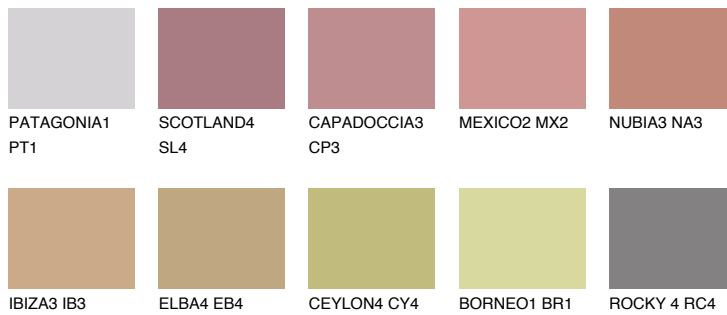

# COLOUR DETAILS

### Matching colours

#### COLOURS

#### INTENSE

For more information on plasters and paints, go to [www.ceresit.en](http://www.ceresit.en)

\*The presented colours refer to plasters and paints offered by Ceresit. Due to the use of digital techniques, the presented colours might not represent the original ones, thus they cannot be considered as a reliable colour presentation. We recommend checking the authentic colour samples.