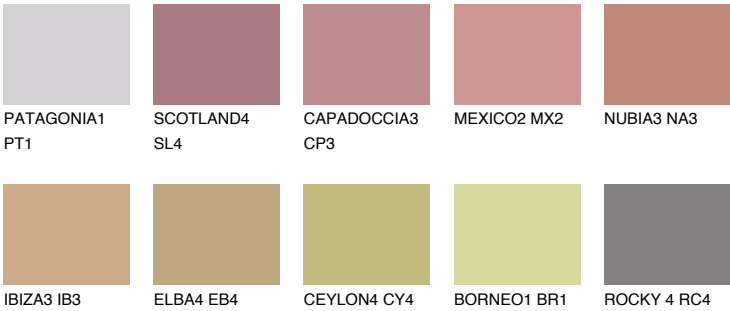

MEXICO3 MX3

☀ 29% **TSR** 43%

Matching colours

COLOURS

INTENSE

For more information on plasters and paints, go to www.ceresit.en

*The presented colours refer to plasters and paints offered by Ceresit. Due to the use of digital techniques, the presented colours might not represent the original ones, thus they cannot be considered as a reliable colour presentation. We recommend checking the authentic colour samples.