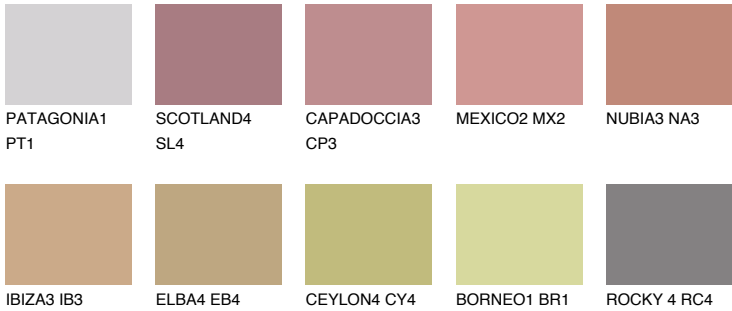

## MEXICO3 MX3

29% **TSR** 43%

### Matching colours

#### COLOURS

#### INTENSE

For more information on plasters and paints, go to [www.ceresit.en](http://www.ceresit.en)

\*The presented colours refer to plasters and paints offered by Ceresit. Due to the use of digital techniques, the presented colours might not represent the original ones, thus they cannot be considered as a reliable colour presentation. We recommend checking the authentic colour samples.