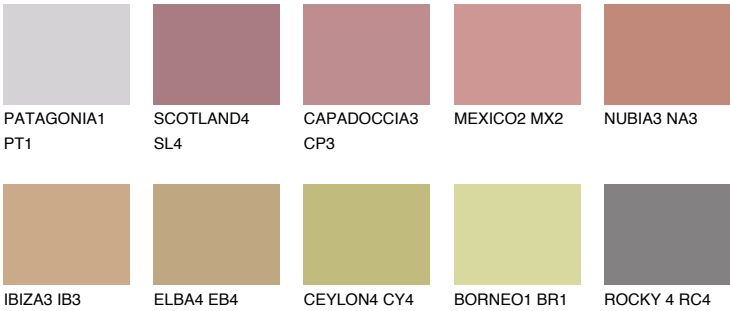

MEXICO3 MX3

29% **TSR** 43%

Matching colours

COLOURS

INTENSE

For more information on plasters and paints, go to www.ceresit.en

*The presented colours refer to plasters and paints offered by Ceresit. Due to the use of digital techniques, the presented colours might not represent the original ones, thus they cannot be considered as a reliable colour presentation. We recommend checking the authentic colour samples.