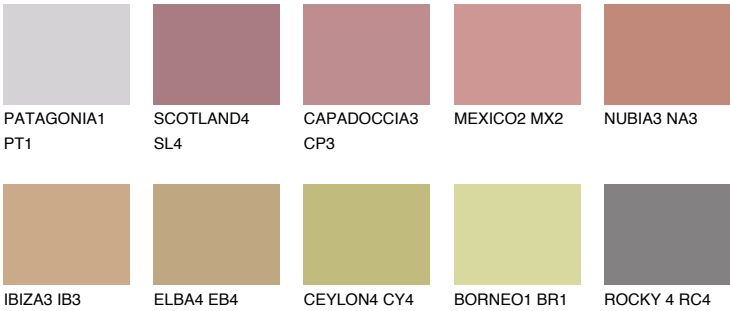

## MEXICO3 MX3

29% **TSR** 43%

### Matching colours

#### COLOURS

#### INTENSE

For more information on plasters and paints, go to [www.ceresit.en](http://www.ceresit.en)

\*The presented colours refer to plasters and paints offered by Ceresit. Due to the use of digital techniques, the presented colours might not represent the original ones, thus they cannot be considered as a reliable colour presentation. We recommend checking the authentic colour samples.