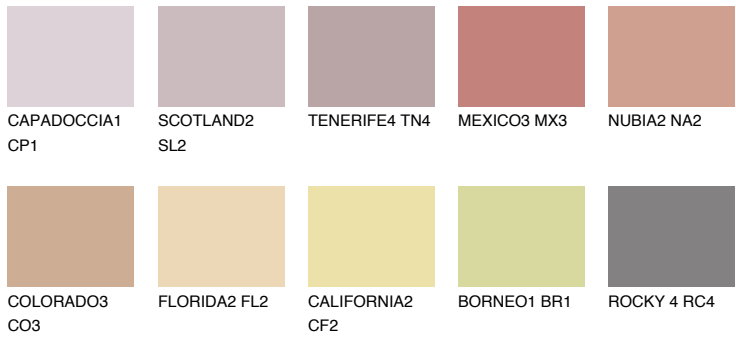

COLOUR DETAILS

MEXICO2 MX2

38% **TSR** 50%

Matching colours

COLOURS

INTENSE

For more information on plasters and paints, go to www.ceresit.en

*The presented colours refer to plasters and paints offered by Ceresit. Due to the use of digital techniques, the presented colours might not represent the original ones, thus they cannot be considered as a reliable colour presentation. We recommend checking the authentic colour samples.