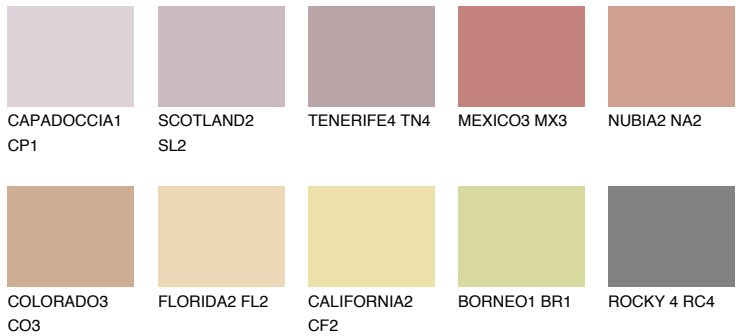

COLOUR DETAILS

MEXICO2 MX2

38% TSR 50%

Matching colours

COLOURS

INTENSE

For more information on plasters and paints, go to www.ceresit.en

*The presented colours refer to plasters and paints offered by Ceresit. Due to the use of digital techniques, the presented colours might not represent the original ones, thus they cannot be considered as a reliable colour presentation. We recommend checking the authentic colour samples.