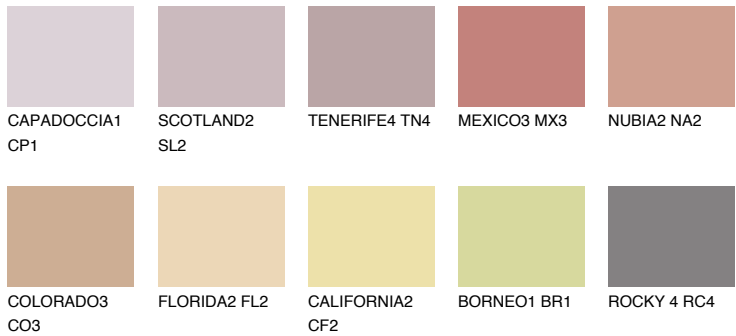

# COLOUR DETAILS

### Matching colours

#### COLOURS

#### INTENSE

For more information on plasters and paints, go to [www.ceresit.en](http://www.ceresit.en)

\*The presented colours refer to plasters and paints offered by Ceresit. Due to the use of digital techniques, the presented colours might not represent the original ones, thus they cannot be considered as a reliable colour presentation. We recommend checking the authentic colour samples.