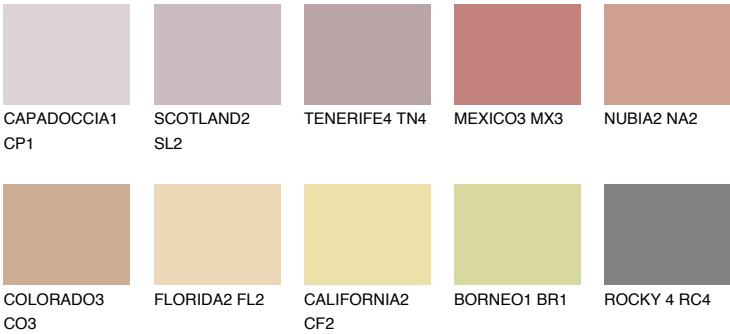

MEXICO2 MX2

38% **TSR** 50%

Matching colours

COLOURS

INTENSE

For more information on plasters and paints, go to www.ceresit.en

*The presented colours refer to plasters and paints offered by Ceresit. Due to the use of digital techniques, the presented colours might not represent the original ones, thus they cannot be considered as a reliable colour presentation. We recommend checking the authentic colour samples.