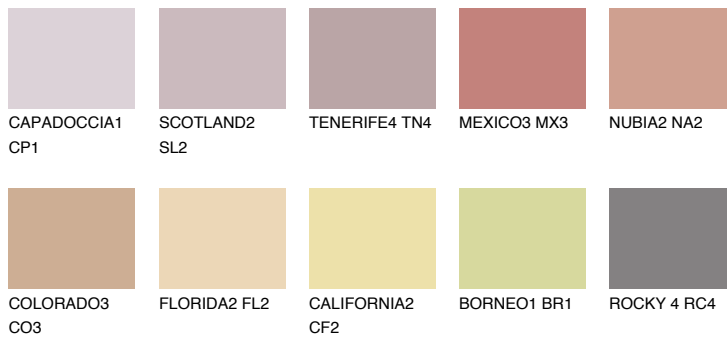

COLOUR DETAILS

MEXICO2 MX2

38% TSR 50%

Matching colours

COLOURS

INTENSE

For more information on plasters and paints, go to www.ceresit.en

*The presented colours refer to plasters and paints offered by Ceresit. Due to the use of digital techniques, the presented colours might not represent the original ones, thus they cannot be considered as a reliable colour presentation. We recommend checking the authentic colour samples.