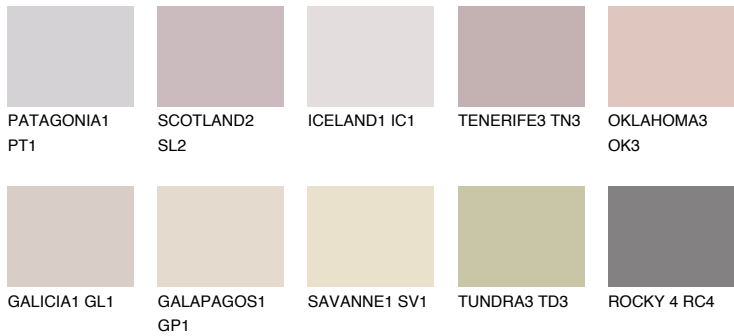

COLOUR DETAILS

MEXICO1 MX1

57% **TSR** 61%

Matching colours

COLOURS

INTENSE

For more information on plasters and paints, go to www.ceresit.en

*The presented colours refer to plasters and paints offered by Ceresit. Due to the use of digital techniques, the presented colours might not represent the original ones, thus they cannot be considered as a reliable colour presentation. We recommend checking the authentic colour samples.