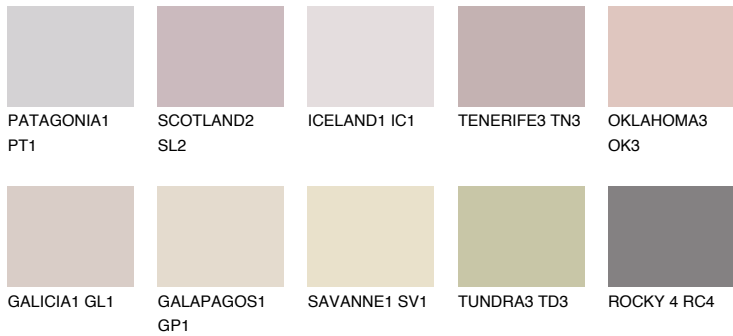

COLOUR DETAILS

MEXICO1 MX1

57% **TSR** 61%

Matching colours

COLOURS

INTENSE

For more information on plasters and paints, go to www.ceresit.en

*The presented colours refer to plasters and paints offered by Ceresit. Due to the use of digital techniques, the presented colours might not represent the original ones, thus they cannot be considered as a reliable colour presentation. We recommend checking the authentic colour samples.