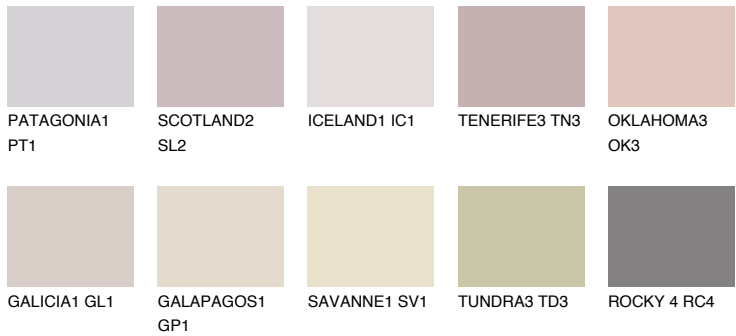

COLOUR DETAILS

MEXICO1 MX1

57% **TSR** 61%

Matching colours

COLOURS

INTENSE

For more information on plasters and paints, go to www.ceresit.en

*The presented colours refer to plasters and paints offered by Ceresit. Due to the use of digital techniques, the presented colours might not represent the original ones, thus they cannot be considered as a reliable colour presentation. We recommend checking the authentic colour samples.