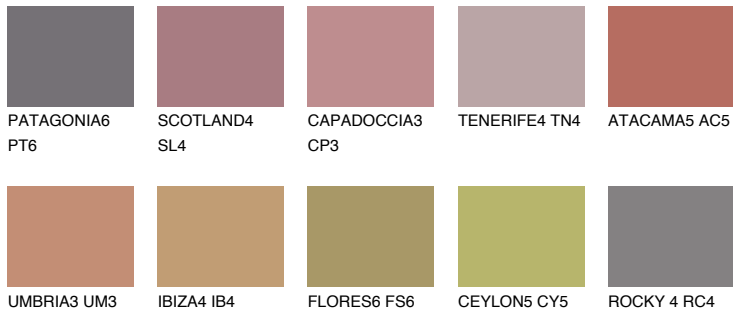

COLOUR DETAILS

CAPADOCIA6 CP6

19% **TSR** 46%

Matching colours

COLOURS

INTENSE

For more information on plasters and paints, go to www.ceresit.en

*The presented colours refer to plasters and paints offered by Ceresit. Due to the use of digital techniques, the presented colours might not represent the original ones, thus they cannot be considered as a reliable colour presentation. We recommend checking the authentic colour samples.