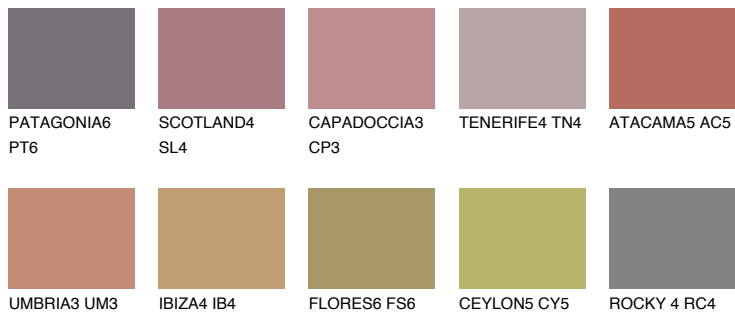

# COLOUR DETAILS

### Matching colours

#### COLOURS

#### INTENSE

For more information on plasters and paints, go to [www.ceresit.en](http://www.ceresit.en)

\*The presented colours refer to plasters and paints offered by Ceresit. Due to the use of digital techniques, the presented colours might not represent the original ones, thus they cannot be considered as a reliable colour presentation. We recommend checking the authentic colour samples.