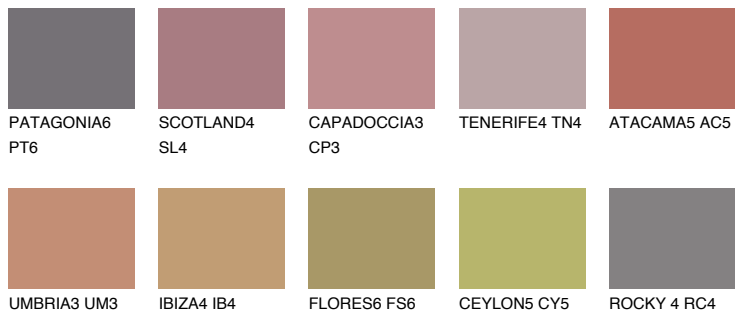

COLOUR DETAILS

CAPADOC CIA6 CP6

19% TSR 46%

Matching colours

COLOURS

INTENSE

For more information on plasters and paints, go to www.ceresit.en

*The presented colours refer to plasters and paints offered by Ceresit. Due to the use of digital techniques, the presented colours might not represent the original ones, thus they cannot be considered as a reliable colour presentation. We recommend checking the authentic colour samples.