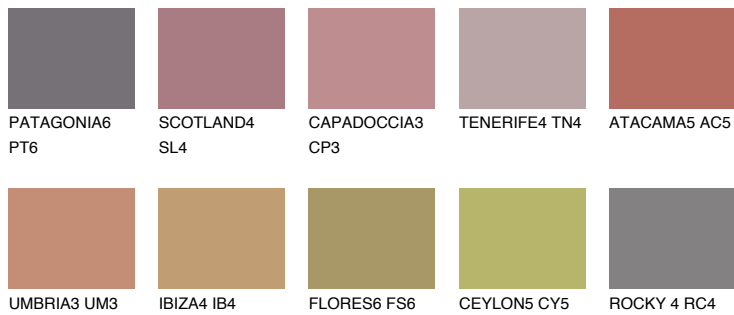

COLOUR DETAILS

CAPADOCIA6 CP6

☀️ 19% **TSR 46%**

Matching colours

COLOURS

INTENSE

For more information on plasters and paints, go to www.ceresit.en

*The presented colours refer to plasters and paints offered by Ceresit. Due to the use of digital techniques, the presented colours might not represent the original ones, thus they cannot be considered as a reliable colour presentation. We recommend checking the authentic colour samples.