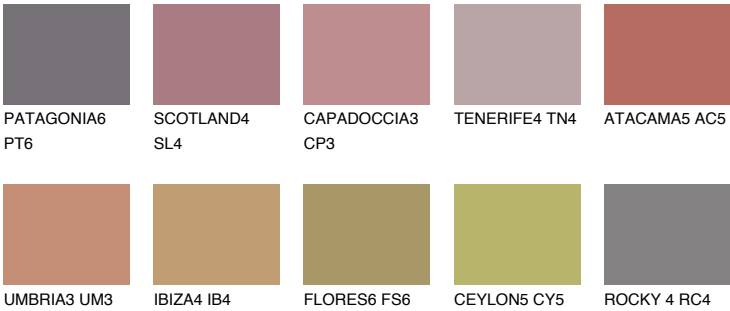

COLOUR DETAILS

CAPADOCIA6 CP6

☀️ 19% **TSR 46%**

Matching colours

COLOURS

INTENSE

For more information on plasters and paints, go to www.ceresit.en

*The presented colours refer to plasters and paints offered by Ceresit. Due to the use of digital techniques, the presented colours might not represent the original ones, thus they cannot be considered as a reliable colour presentation. We recommend checking the authentic colour samples.