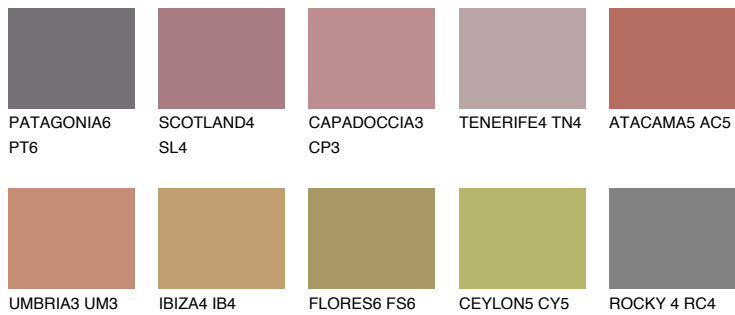

COLOUR DETAILS

CAPADOCIA6 CP6

☀️ 19% **TSR 46%**

Matching colours

COLOURS

INTENSE

For more information on plasters and paints, go to www.ceresit.en

*The presented colours refer to plasters and paints offered by Ceresit. Due to the use of digital techniques, the presented colours might not represent the original ones, thus they cannot be considered as a reliable colour presentation. We recommend checking the authentic colour samples.