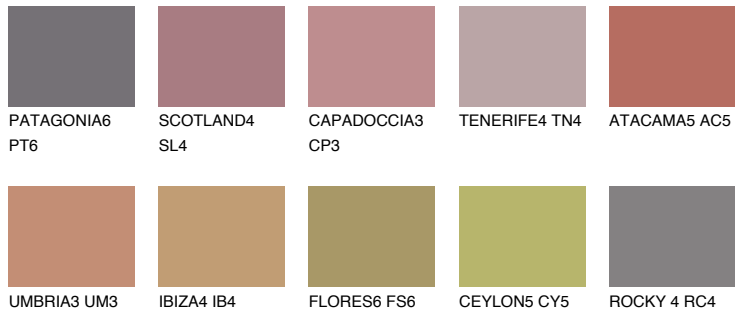

# COLOUR DETAILS

### Matching colours

#### COLOURS

#### INTENSE

For more information on plasters and paints, go to [www.ceresit.en](http://www.ceresit.en)

\*The presented colours refer to plasters and paints offered by Ceresit. Due to the use of digital techniques, the presented colours might not represent the original ones, thus they cannot be considered as a reliable colour presentation. We recommend checking the authentic colour samples.