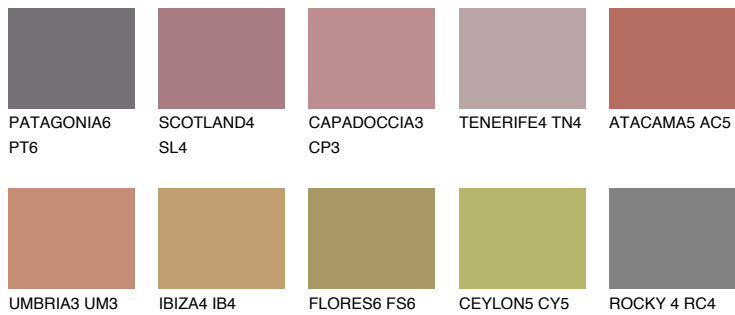

COLOUR DETAILS

CAPADOC CIA6 CP6

19% **TSR** 46%

Matching colours

COLOURS

INTENSE

For more information on plasters and paints, go to www.ceresit.en

*The presented colours refer to plasters and paints offered by Ceresit. Due to the use of digital techniques, the presented colours might not represent the original ones, thus they cannot be considered as a reliable colour presentation. We recommend checking the authentic colour samples.