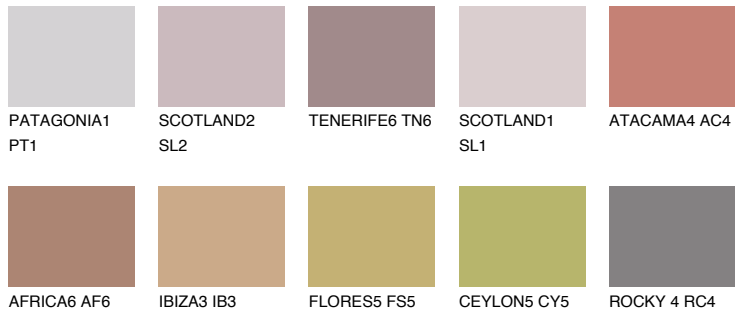

# COLOUR DETAILS

### Matching colours

#### COLOURS

#### INTENSE

For more information on plasters and paints, go to [www.ceresit.en](http://www.ceresit.en)

\*The presented colours refer to plasters and paints offered by Ceresit. Due to the use of digital techniques, the presented colours might not represent the original ones, thus they cannot be considered as a reliable colour presentation. We recommend checking the authentic colour samples.