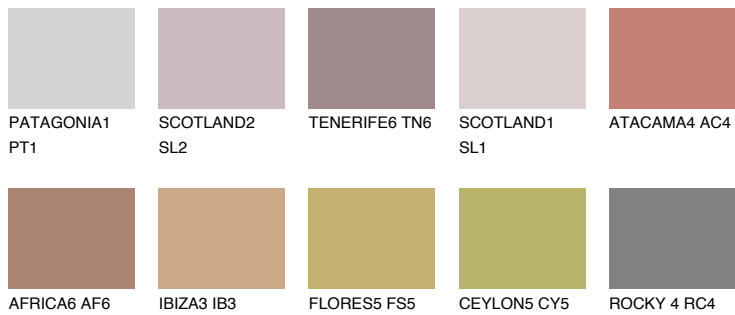

# COLOUR DETAILS

### Matching colours

#### COLOURS

#### INTENSE

For more information on plasters and paints, go to [www.ceresit.en](http://www.ceresit.en)

\*The presented colours refer to plasters and paints offered by Ceresit. Due to the use of digital techniques, the presented colours might not represent the original ones, thus they cannot be considered as a reliable colour presentation. We recommend checking the authentic colour samples.