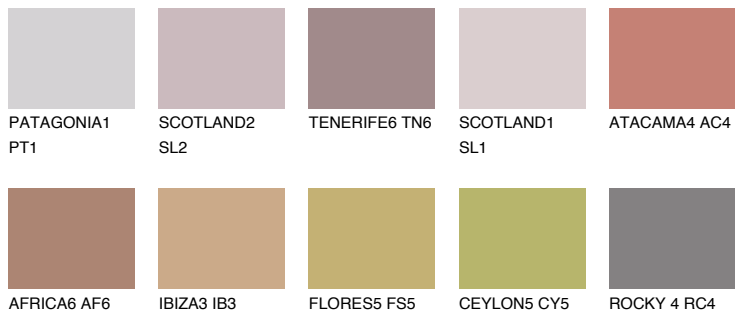

COLOUR DETAILS

CAPADOCIA5 CP5

24% **TSR** 50%

Matching colours

COLOURS

INTENSE

For more information on plasters and paints, go to www.ceresit.en

*The presented colours refer to plasters and paints offered by Ceresit. Due to the use of digital techniques, the presented colours might not represent the original ones, thus they cannot be considered as a reliable colour presentation. We recommend checking the authentic colour samples.