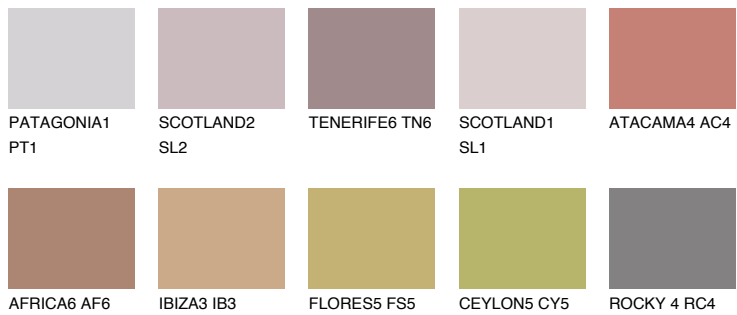

COLOUR DETAILS

CAPADOCIA5 CP5

24% **TSR** 50%

Matching colours

COLOURS

INTENSE

For more information on plasters and paints, go to www.ceresit.en

*The presented colours refer to plasters and paints offered by Ceresit. Due to the use of digital techniques, the presented colours might not represent the original ones, thus they cannot be considered as a reliable colour presentation. We recommend checking the authentic colour samples.