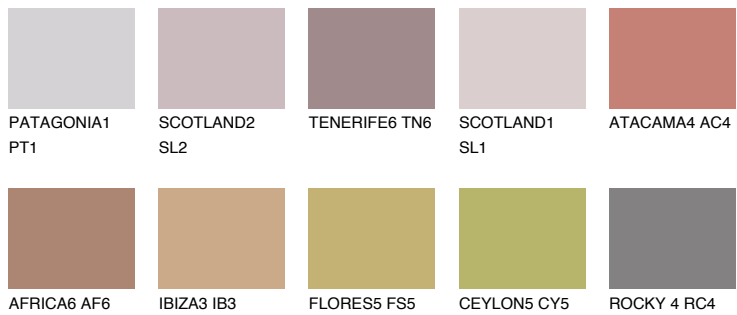

# COLOUR DETAILS

### Matching colours

#### COLOURS

#### INTENSE

For more information on plasters and paints, go to [www.ceresit.en](http://www.ceresit.en)

\*The presented colours refer to plasters and paints offered by Ceresit. Due to the use of digital techniques, the presented colours might not represent the original ones, thus they cannot be considered as a reliable colour presentation. We recommend checking the authentic colour samples.