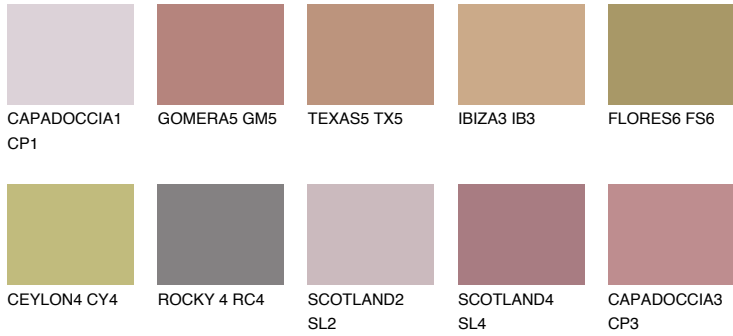

COLOUR DETAILS

CAPADOCIA4 CP4

☀ 25% **TSR 38%**

Matching colours

COLOURS

INTENSE

For more information on plasters and paints, go to
www.ceresit.en

*The presented colours refer to plasters and paints offered by Ceresit. Due to the use of digital techniques, the presented colours might not represent the original ones, thus they cannot be considered as a reliable colour presentation. We recommend checking the authentic colour samples.