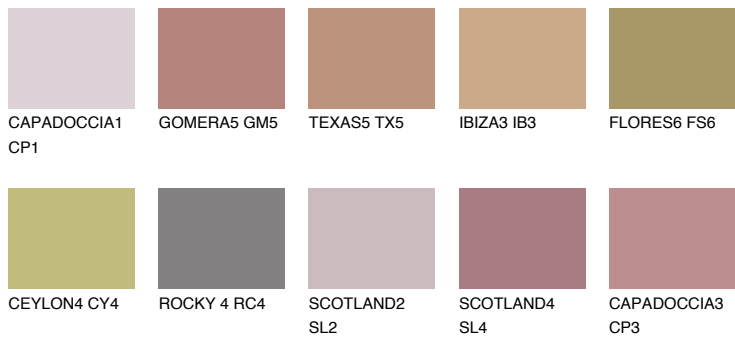

COLOUR DETAILS

CAPADOCIA4 CP4

☀ 25% **TSR 38%**

Matching colours

COLOURS

INTENSE

For more information on plasters and paints, go to www.ceresit.en

*The presented colours refer to plasters and paints offered by Ceresit. Due to the use of digital techniques, the presented colours might not represent the original ones, thus they cannot be considered as a reliable colour presentation. We recommend checking the authentic colour samples.