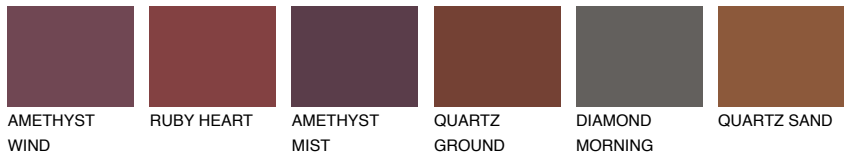

COLOUR DETAILS

CAPADOCIA4 CP4

☀ 25% **TSR 38%**

Matching colours

COLOURS

INTENSE

For more information on plasters and paints, go to
www.ceresit.en

*The presented colours refer to plasters and paints offered by Ceresit. Due to the use of digital techniques, the presented colours might not represent the original ones, thus they cannot be considered as a reliable colour presentation. We recommend checking the authentic colour samples.