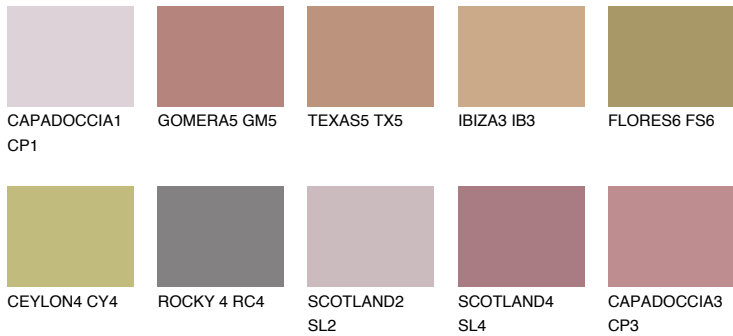

COLOUR DETAILS

CAPADOCIA4 CP4

☀ 25% **TSR 38%**

Matching colours

COLOURS

INTENSE

For more information on plasters and paints, go to www.ceresit.en

*The presented colours refer to plasters and paints offered by Ceresit. Due to the use of digital techniques, the presented colours might not represent the original ones, thus they cannot be considered as a reliable colour presentation. We recommend checking the authentic colour samples.