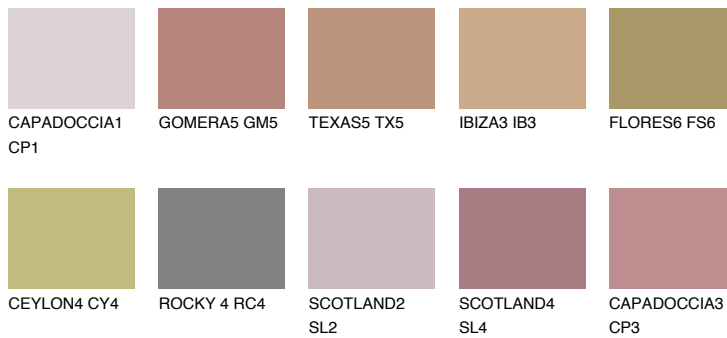

COLOUR DETAILS

CAPADOCIA4 CP4

☀ 25% **TSR 38%**

Matching colours

COLOURS

INTENSE

For more information on plasters and paints, go to www.ceresit.en

*The presented colours refer to plasters and paints offered by Ceresit. Due to the use of digital techniques, the presented colours might not represent the original ones, thus they cannot be considered as a reliable colour presentation. We recommend checking the authentic colour samples.