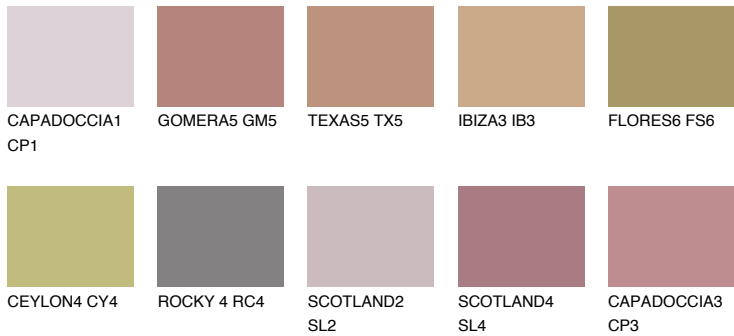

COLOUR DETAILS

CAPADOCIA4 CP4

☀ 25% **TSR** 38%

Matching colours

COLOURS

INTENSE

For more information on plasters and paints, go to www.ceresit.en

*The presented colours refer to plasters and paints offered by Ceresit. Due to the use of digital techniques, the presented colours might not represent the original ones, thus they cannot be considered as a reliable colour presentation. We recommend checking the authentic colour samples.