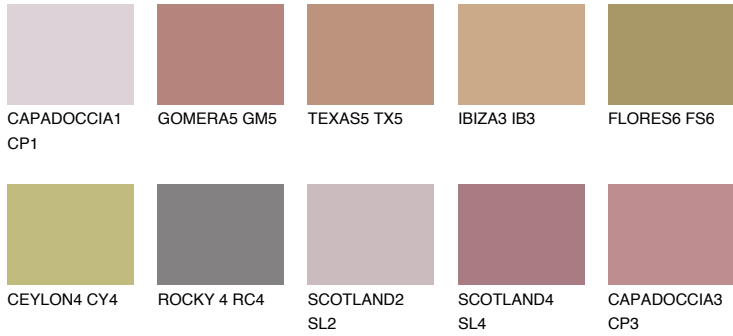

COLOUR DETAILS

CAPADOCIA4 CP4

☀ 25% **TSR 38%**

Matching colours

COLOURS

INTENSE

For more information on plasters and paints, go to www.ceresit.en

*The presented colours refer to plasters and paints offered by Ceresit. Due to the use of digital techniques, the presented colours might not represent the original ones, thus they cannot be considered as a reliable colour presentation. We recommend checking the authentic colour samples.