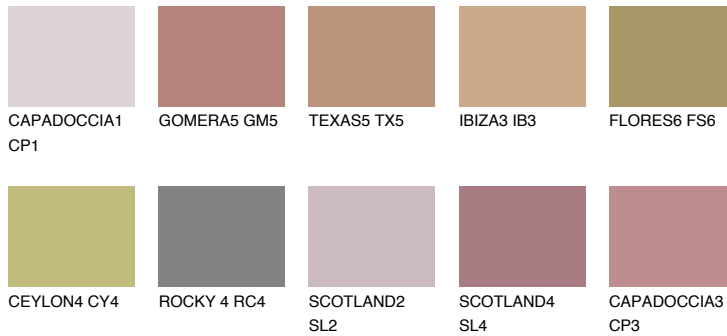

# COLOUR DETAILS

### Matching colours

#### COLOURS

#### INTENSE

For more information on plasters and paints, go to [www.ceresit.en](http://www.ceresit.en)

\*The presented colours refer to plasters and paints offered by Ceresit. Due to the use of digital techniques, the presented colours might not represent the original ones, thus they cannot be considered as a reliable colour presentation. We recommend checking the authentic colour samples.