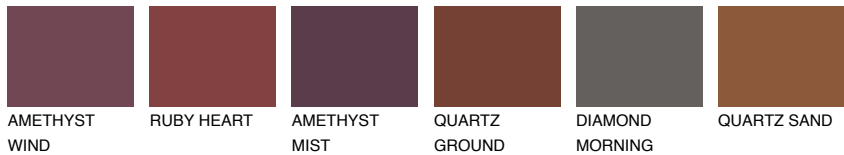

COLOUR DETAILS

CAPADOCIA4 CP4

☀ 25% **TSR 38%**

Matching colours

COLOURS

INTENSE

For more information on plasters and paints, go to www.ceresit.en

*The presented colours refer to plasters and paints offered by Ceresit. Due to the use of digital techniques, the presented colours might not represent the original ones, thus they cannot be considered as a reliable colour presentation. We recommend checking the authentic colour samples.