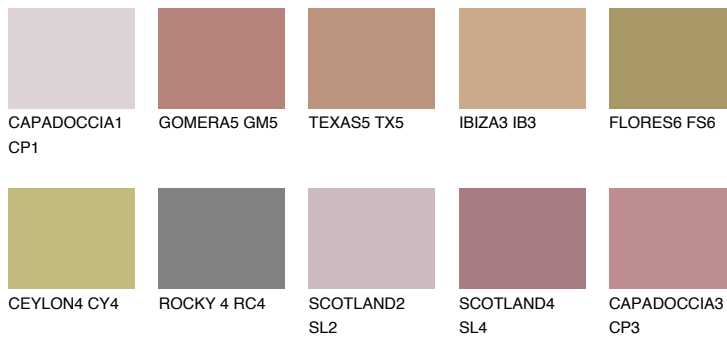

COLOUR DETAILS

CAPADOCIA4 CP4

25% TSR 38%

Matching colours

COLOURS

INTENSE

For more information on plasters and paints, go to www.ceresit.en

*The presented colours refer to plasters and paints offered by Ceresit. Due to the use of digital techniques, the presented colours might not represent the original ones, thus they cannot be considered as a reliable colour presentation. We recommend checking the authentic colour samples.