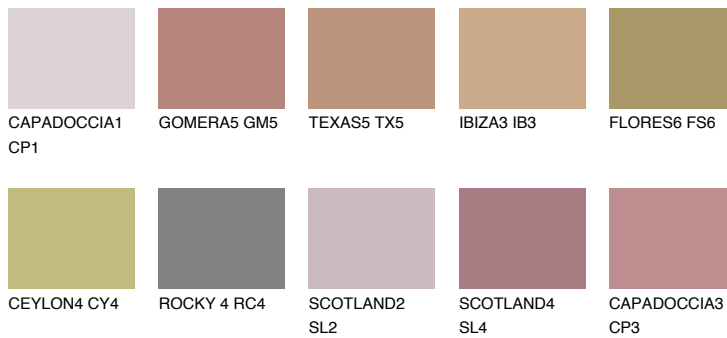

# COLOUR DETAILS

### Matching colours

#### COLOURS

#### INTENSE

For more information on plasters and paints, go to [www.ceresit.en](http://www.ceresit.en)

\*The presented colours refer to plasters and paints offered by Ceresit. Due to the use of digital techniques, the presented colours might not represent the original ones, thus they cannot be considered as a reliable colour presentation. We recommend checking the authentic colour samples.