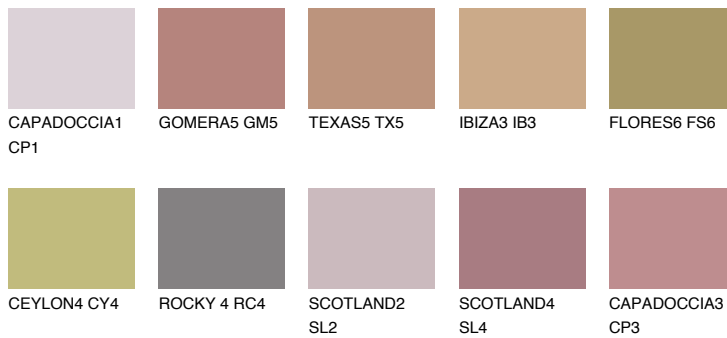

# COLOUR DETAILS

### Matching colours

#### COLOURS

#### INTENSE

For more information on plasters and paints, go to  
[www.ceresit.en](http://www.ceresit.en)

\*The presented colours refer to plasters and paints offered by Ceresit. Due to the use of digital techniques, the presented colours might not represent the original ones, thus they cannot be considered as a reliable colour presentation. We recommend checking the authentic colour samples.