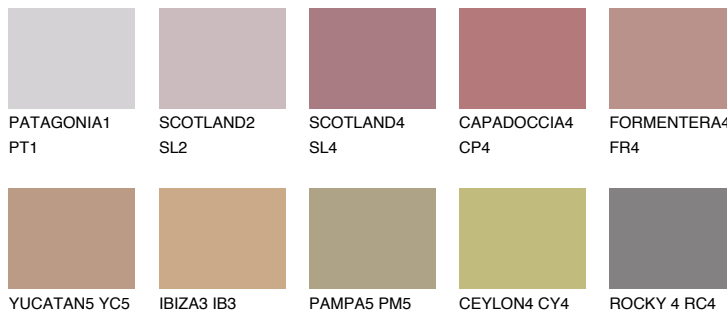

COLOUR DETAILS

CAPADOC CIA3 CP3

32% **TSR** 41%

Matching colours

COLOURS

INTENSE

For more information on plasters and paints, go to www.ceresit.en

*The presented colours refer to plasters and paints offered by Ceresit. Due to the use of digital techniques, the presented colours might not represent the original ones, thus they cannot be considered as a reliable colour presentation. We recommend checking the authentic colour samples.