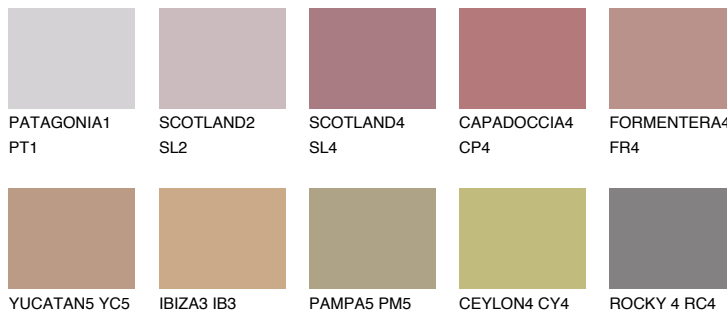

# COLOUR DETAILS

### Matching colours

#### COLOURS

#### INTENSE

For more information on plasters and paints, go to [www.ceresit.en](http://www.ceresit.en)

\*The presented colours refer to plasters and paints offered by Ceresit. Due to the use of digital techniques, the presented colours might not represent the original ones, thus they cannot be considered as a reliable colour presentation. We recommend checking the authentic colour samples.