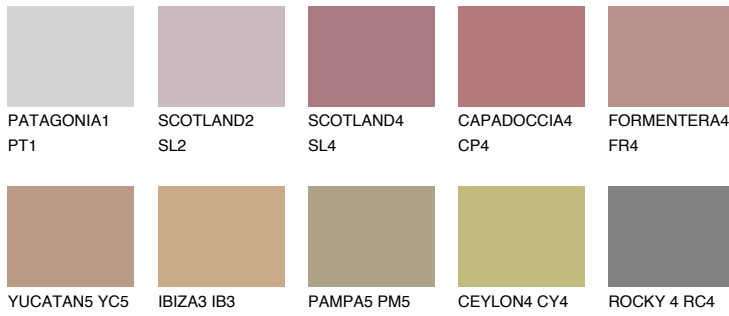

# COLOUR DETAILS

### Matching colours

#### COLOURS

#### INTENSE

For more information on plasters and paints, go to [www.ceresit.en](http://www.ceresit.en)

\*The presented colours refer to plasters and paints offered by Ceresit. Due to the use of digital techniques, the presented colours might not represent the original ones, thus they cannot be considered as a reliable colour presentation. We recommend checking the authentic colour samples.