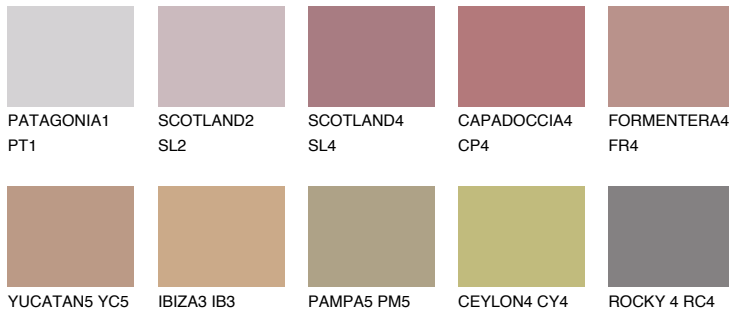

COLOUR DETAILS

CAPADOC CIA3 CP3

32% **TSR** 41%

Matching colours

COLOURS

INTENSE

For more information on plasters and paints, go to www.ceresit.en

*The presented colours refer to plasters and paints offered by Ceresit. Due to the use of digital techniques, the presented colours might not represent the original ones, thus they cannot be considered as a reliable colour presentation. We recommend checking the authentic colour samples.