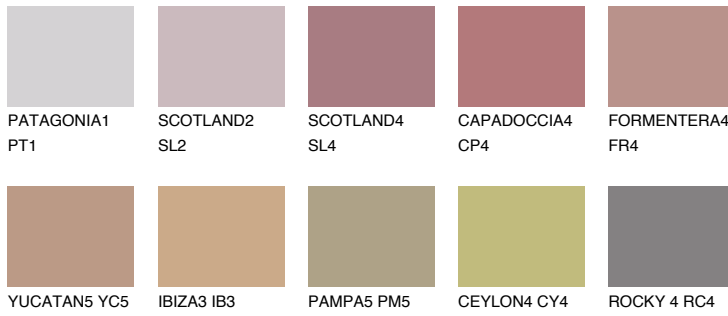

# COLOUR DETAILS

### Matching colours

#### COLOURS

#### INTENSE

For more information on plasters and paints, go to [www.ceresit.en](http://www.ceresit.en)

\*The presented colours refer to plasters and paints offered by Ceresit. Due to the use of digital techniques, the presented colours might not represent the original ones, thus they cannot be considered as a reliable colour presentation. We recommend checking the authentic colour samples.