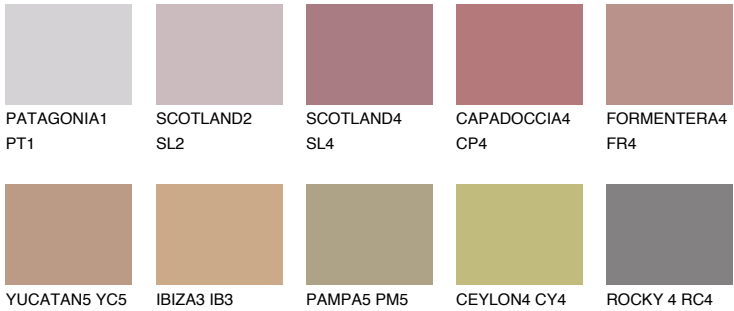

# COLOUR DETAILS

### Matching colours

#### COLOURS

#### INTENSE

For more information on plasters and paints, go to [www.ceresit.en](http://www.ceresit.en)

\*The presented colours refer to plasters and paints offered by Ceresit. Due to the use of digital techniques, the presented colours might not represent the original ones, thus they cannot be considered as a reliable colour presentation. We recommend checking the authentic colour samples.