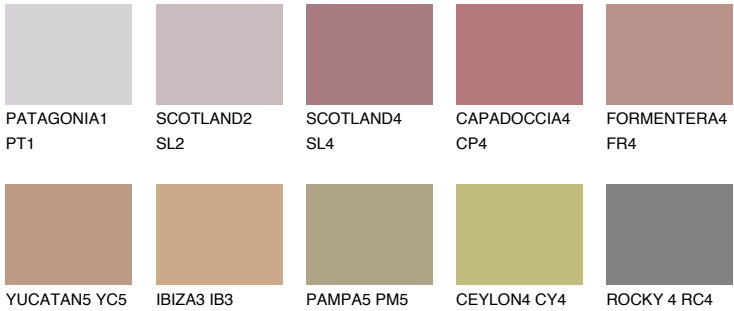

COLOUR DETAILS

CAPADOC CIA3 CP3

32% **TSR** 41%

Matching colours

COLOURS

INTENSE

For more information on plasters and paints, go to www.ceresit.en

*The presented colours refer to plasters and paints offered by Ceresit. Due to the use of digital techniques, the presented colours might not represent the original ones, thus they cannot be considered as a reliable colour presentation. We recommend checking the authentic colour samples.