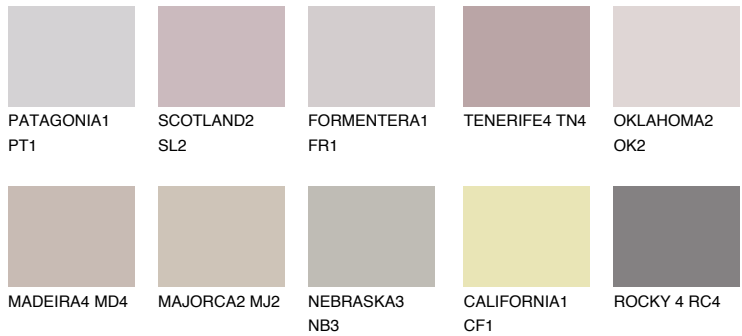

# COLOUR DETAILS

### Matching colours

#### COLOURS

#### INTENSE

For more information on plasters and paints, go to [www.ceresit.en](http://www.ceresit.en)

\*The presented colours refer to plasters and paints offered by Ceresit. Due to the use of digital techniques, the presented colours might not represent the original ones, thus they cannot be considered as a reliable colour presentation. We recommend checking the authentic colour samples.