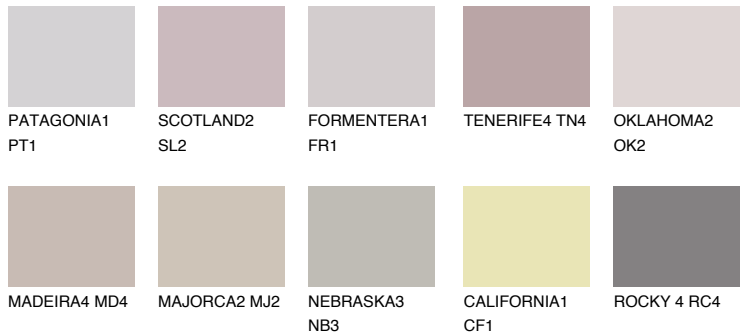

COLOUR DETAILS

CAPADOCIA2 CP2

47% TSR 47%

Matching colours

COLOURS

INTENSE

For more information on plasters and paints, go to www.ceresit.en

*The presented colours refer to plasters and paints offered by Ceresit. Due to the use of digital techniques, the presented colours might not represent the original ones, thus they cannot be considered as a reliable colour presentation. We recommend checking the authentic colour samples.