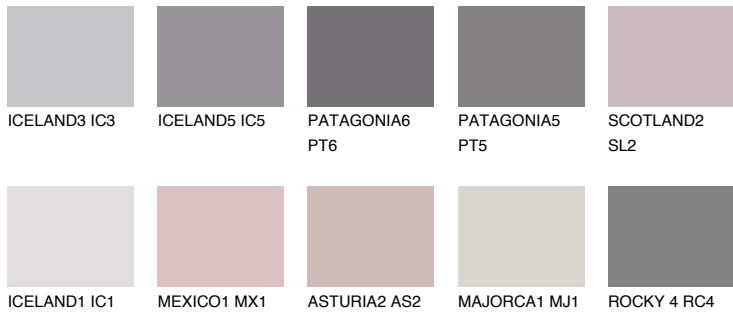

COLOUR DETAILS

CAPADOCIA1 CP1

66% **TSR** 68%

Matching colours

COLOURS

INTENSE

For more information on plasters and paints, go to www.ceresit.en

*The presented colours refer to plasters and paints offered by Ceresit. Due to the use of digital techniques, the presented colours might not represent the original ones, thus they cannot be considered as a reliable colour presentation. We recommend checking the authentic colour samples.