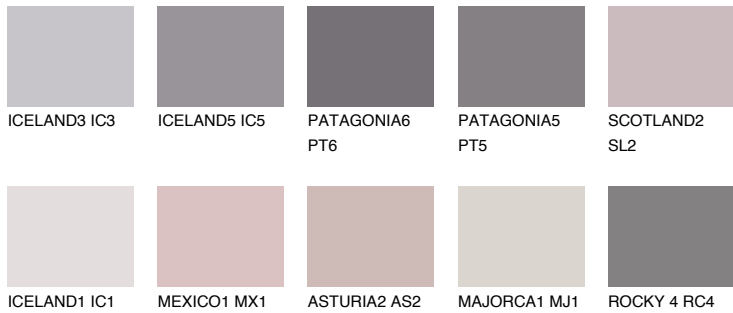

COLOUR DETAILS

CAPADOCIA1 CP1

66% TSR 68%

Matching colours

COLOURS

INTENSE

For more information on plasters and paints, go to www.ceresit.en

*The presented colours refer to plasters and paints offered by Ceresit. Due to the use of digital techniques, the presented colours might not represent the original ones, thus they cannot be considered as a reliable colour presentation. We recommend checking the authentic colour samples.