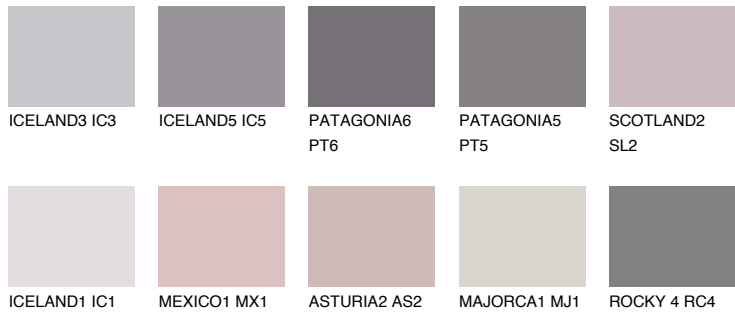

COLOUR DETAILS

CAPADOCIA1 CP1

66% TSR 68%

Matching colours

COLOURS

INTENSE

For more information on plasters and paints, go to www.ceresit.en

*The presented colours refer to plasters and paints offered by Ceresit. Due to the use of digital techniques, the presented colours might not represent the original ones, thus they cannot be considered as a reliable colour presentation. We recommend checking the authentic colour samples.