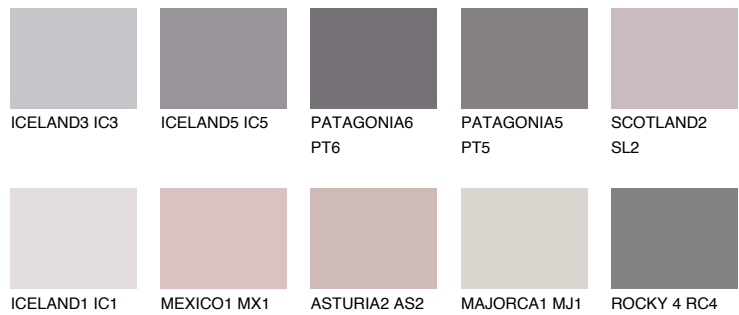

COLOUR DETAILS

CAPADOCIA1 CP1

66% **TSR** 68%

Matching colours

COLOURS

INTENSE

For more information on plasters and paints, go to www.ceresit.en

*The presented colours refer to plasters and paints offered by Ceresit. Due to the use of digital techniques, the presented colours might not represent the original ones, thus they cannot be considered as a reliable colour presentation. We recommend checking the authentic colour samples.