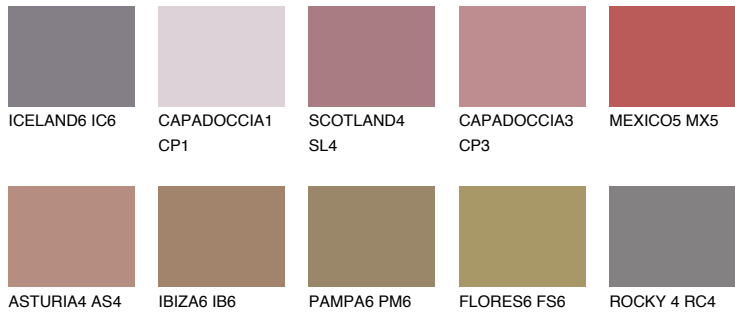

COLOUR DETAILS

SCOTLAND6 SL6

12% **TSR** 19%

Matching colours

COLOURS

INTENSE

For more information on plasters and paints, go to www.ceresit.en

*The presented colours refer to plasters and paints offered by Ceresit. Due to the use of digital techniques, the presented colours might not represent the original ones, thus they cannot be considered as a reliable colour presentation. We recommend checking the authentic colour samples.