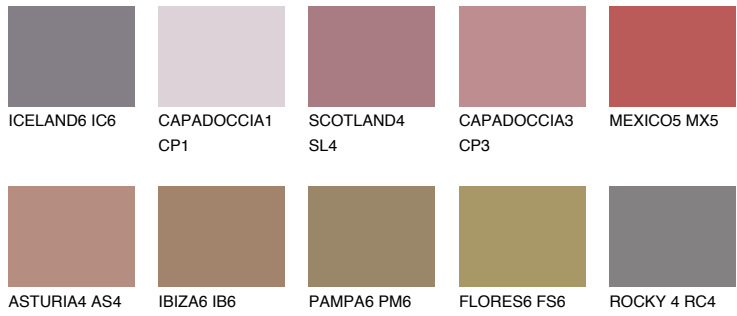

COLOUR DETAILS

SCOTLAND6 SL6

12% **TSR** 19%

Matching colours

COLOURS

INTENSE

For more information on plasters and paints, go to www.ceresit.en

*The presented colours refer to plasters and paints offered by Ceresit. Due to the use of digital techniques, the presented colours might not represent the original ones, thus they cannot be considered as a reliable colour presentation. We recommend checking the authentic colour samples.