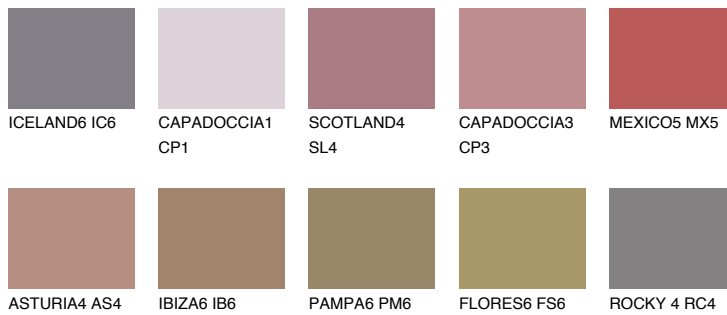

COLOUR DETAILS

SCOTLAND6 SL6

12% **TSR** 19%

Matching colours

COLOURS

INTENSE

For more information on plasters and paints, go to www.ceresit.en

*The presented colours refer to plasters and paints offered by Ceresit. Due to the use of digital techniques, the presented colours might not represent the original ones, thus they cannot be considered as a reliable colour presentation. We recommend checking the authentic colour samples.