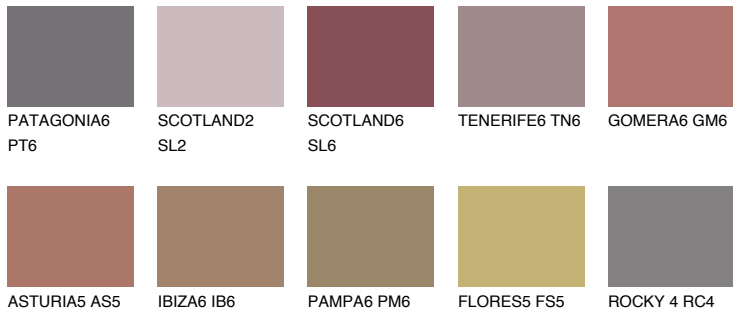

# COLOUR DETAILS

### Matching colours

#### COLOURS

#### INTENSE

For more information on plasters and paints, go to [www.ceresit.en](http://www.ceresit.en)

\*The presented colours refer to plasters and paints offered by Ceresit. Due to the use of digital techniques, the presented colours might not represent the original ones, thus they cannot be considered as a reliable colour presentation. We recommend checking the authentic colour samples.