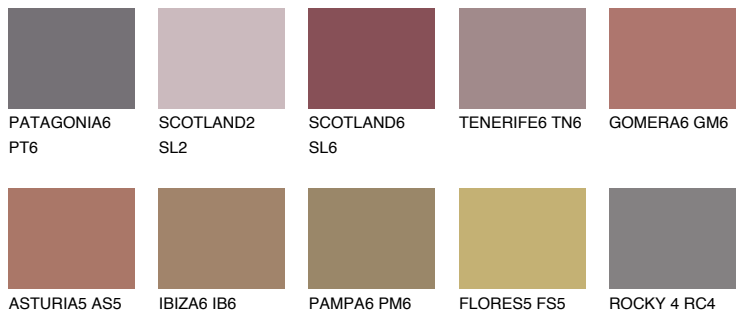

COLOUR DETAILS

SCOTLAND5 SL5

16% **TSR** 23%

Matching colours

COLOURS

INTENSE

For more information on plasters and paints, go to www.ceresit.en

*The presented colours refer to plasters and paints offered by Ceresit. Due to the use of digital techniques, the presented colours might not represent the original ones, thus they cannot be considered as a reliable colour presentation. We recommend checking the authentic colour samples.