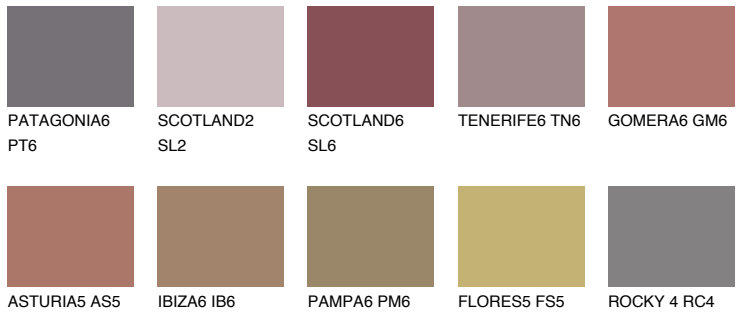

COLOUR DETAILS

SCOTLAND5 SL5

16% TSR 23%

Matching colours

COLOURS

INTENSE

For more information on plasters and paints, go to www.ceresit.en

*The presented colours refer to plasters and paints offered by Ceresit. Due to the use of digital techniques, the presented colours might not represent the original ones, thus they cannot be considered as a reliable colour presentation. We recommend checking the authentic colour samples.