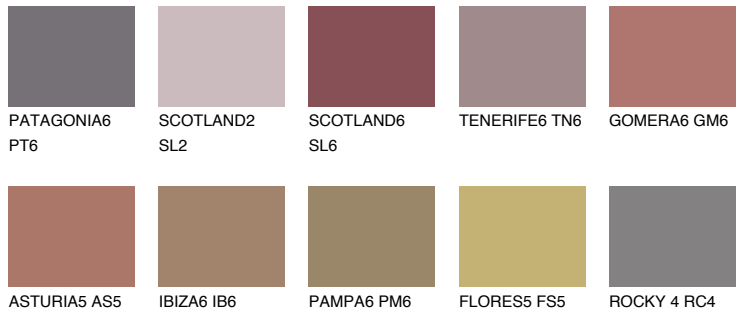

COLOUR DETAILS

SCOTLAND5 SL5

16% TSR 23%

Matching colours

COLOURS

INTENSE

For more information on plasters and paints, go to www.ceresit.en

*The presented colours refer to plasters and paints offered by Ceresit. Due to the use of digital techniques, the presented colours might not represent the original ones, thus they cannot be considered as a reliable colour presentation. We recommend checking the authentic colour samples.