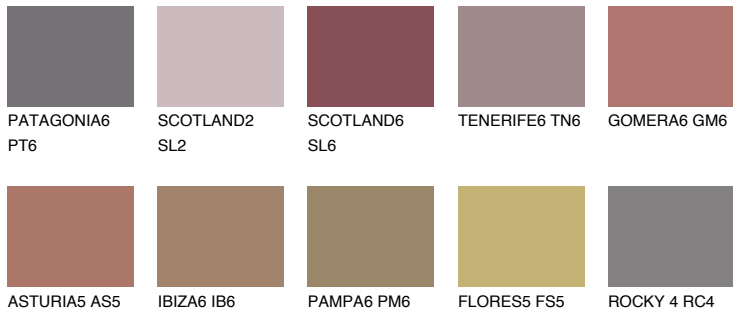

COLOUR DETAILS

SCOTLAND5 SL5

16% **TSR** 23%

Matching colours

COLOURS

INTENSE

For more information on plasters and paints, go to www.ceresit.en

*The presented colours refer to plasters and paints offered by Ceresit. Due to the use of digital techniques, the presented colours might not represent the original ones, thus they cannot be considered as a reliable colour presentation. We recommend checking the authentic colour samples.