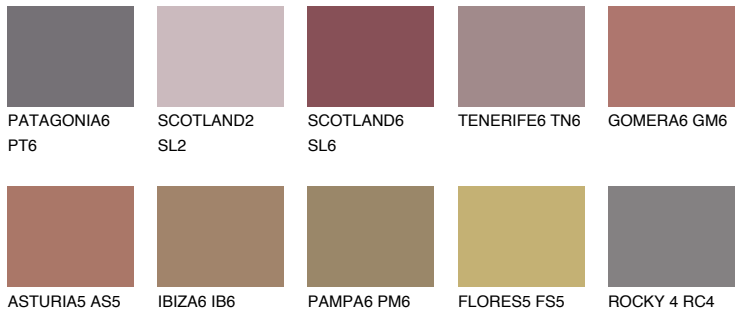

# COLOUR DETAILS

### Matching colours

#### COLOURS

#### INTENSE

For more information on plasters and paints, go to [www.ceresit.en](http://www.ceresit.en)

\*The presented colours refer to plasters and paints offered by Ceresit. Due to the use of digital techniques, the presented colours might not represent the original ones, thus they cannot be considered as a reliable colour presentation. We recommend checking the authentic colour samples.