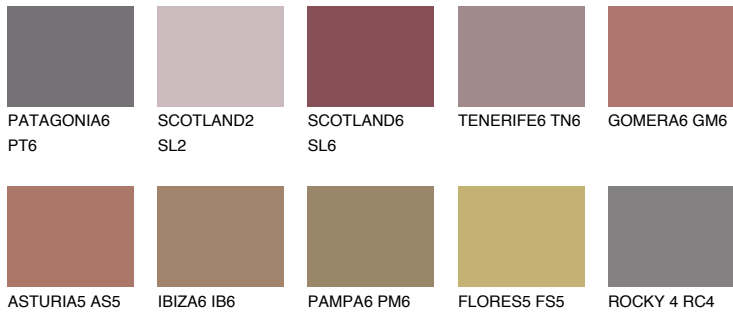

# COLOUR DETAILS

### Matching colours

#### COLOURS

#### INTENSE

For more information on plasters and paints, go to [www.ceresit.en](http://www.ceresit.en)

\*The presented colours refer to plasters and paints offered by Ceresit. Due to the use of digital techniques, the presented colours might not represent the original ones, thus they cannot be considered as a reliable colour presentation. We recommend checking the authentic colour samples.