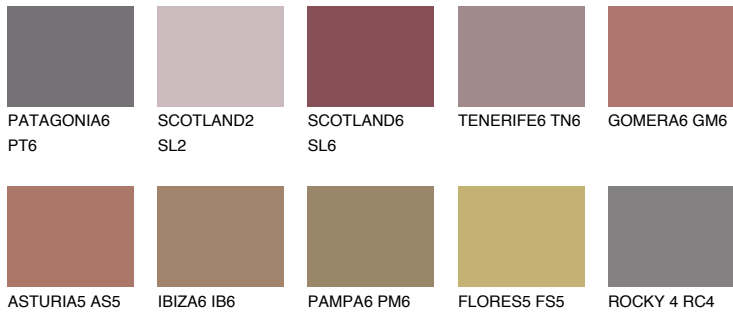

COLOUR DETAILS

SCOTLAND5 SL5

☀️ 16% **TSR** 23%

Matching colours

COLOURS

INTENSE

For more information on plasters and paints, go to www.ceresit.en

*The presented colours refer to plasters and paints offered by Ceresit. Due to the use of digital techniques, the presented colours might not represent the original ones, thus they cannot be considered as a reliable colour presentation. We recommend checking the authentic colour samples.