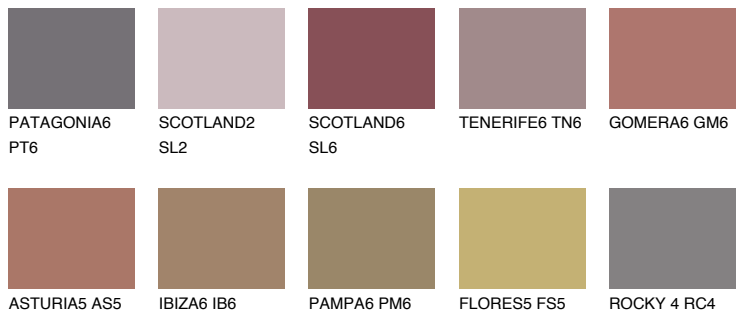

COLOUR DETAILS

SCOTLAND5 SL5

☀️ 16% **TSR** 23%

Matching colours

COLOURS

INTENSE

For more information on plasters and paints, go to www.ceresit.en

*The presented colours refer to plasters and paints offered by Ceresit. Due to the use of digital techniques, the presented colours might not represent the original ones, thus they cannot be considered as a reliable colour presentation. We recommend checking the authentic colour samples.