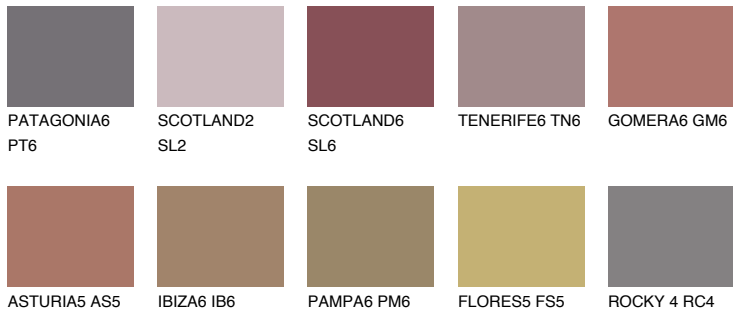

COLOUR DETAILS

SCOTLAND5 SL5

16% TSR 23%

Matching colours

COLOURS

INTENSE

For more information on plasters and paints, go to www.ceresit.en

*The presented colours refer to plasters and paints offered by Ceresit. Due to the use of digital techniques, the presented colours might not represent the original ones, thus they cannot be considered as a reliable colour presentation. We recommend checking the authentic colour samples.