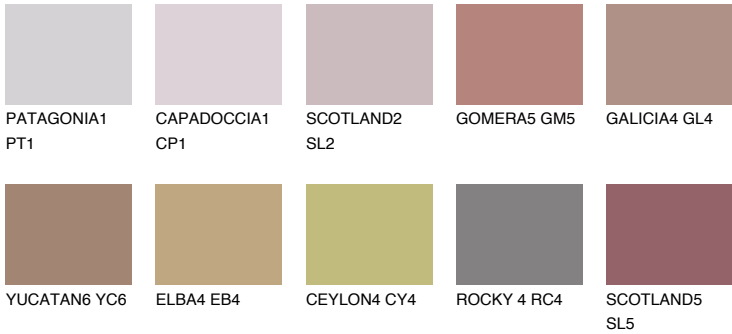

# COLOUR DETAILS

### Matching colours

#### COLOURS

#### INTENSE

For more information on plasters and paints, go to [www.ceresit.en](http://www.ceresit.en)

\*The presented colours refer to plasters and paints offered by Ceresit. Due to the use of digital techniques, the presented colours might not represent the original ones, thus they cannot be considered as a reliable colour presentation. We recommend checking the authentic colour samples.