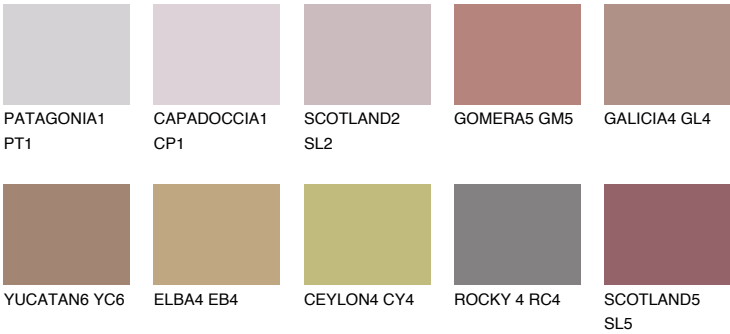

COLOUR DETAILS

SCOTLAND4 SL4

24% TSR 31%

Matching colours

COLOURS

INTENSE

For more information on plasters and paints, go to www.ceresit.en

*The presented colours refer to plasters and paints offered by Ceresit. Due to the use of digital techniques, the presented colours might not represent the original ones, thus they cannot be considered as a reliable colour presentation. We recommend checking the authentic colour samples.