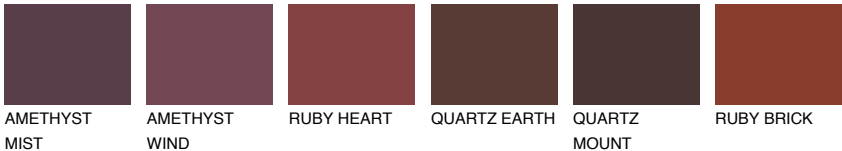

COLOUR DETAILS

SCOTLAND4 SL4

24% TSR 31%

Matching colours

COLOURS

INTENSE

For more information on plasters and paints, go to www.ceresit.en

*The presented colours refer to plasters and paints offered by Ceresit. Due to the use of digital techniques, the presented colours might not represent the original ones, thus they cannot be considered as a reliable colour presentation. We recommend checking the authentic colour samples.