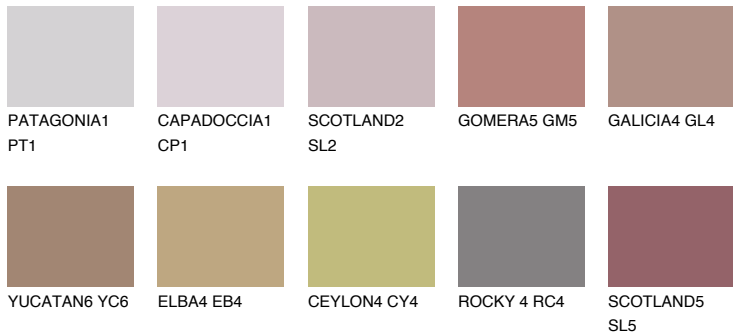

COLOUR DETAILS

SCOTLAND4 SL4

☀ 24% **TSR 31%**

Matching colours

COLOURS

INTENSE

For more information on plasters and paints, go to www.ceresit.en

*The presented colours refer to plasters and paints offered by Ceresit. Due to the use of digital techniques, the presented colours might not represent the original ones, thus they cannot be considered as a reliable colour presentation. We recommend checking the authentic colour samples.