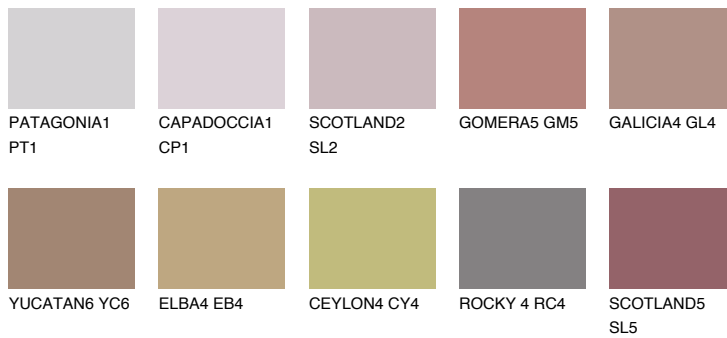

COLOUR DETAILS

SCOTLAND4 SL4

☀ 24% **TSR 31%**

Matching colours

COLOURS

INTENSE

For more information on plasters and paints, go to www.ceresit.en

*The presented colours refer to plasters and paints offered by Ceresit. Due to the use of digital techniques, the presented colours might not represent the original ones, thus they cannot be considered as a reliable colour presentation. We recommend checking the authentic colour samples.