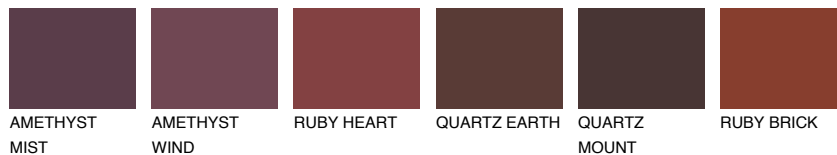

COLOUR DETAILS

SCOTLAND4 SL4

☀ 24% **TSR 31%**

Matching colours

COLOURS

INTENSE

For more information on plasters and paints, go to www.ceresit.en

*The presented colours refer to plasters and paints offered by Ceresit. Due to the use of digital techniques, the presented colours might not represent the original ones, thus they cannot be considered as a reliable colour presentation. We recommend checking the authentic colour samples.