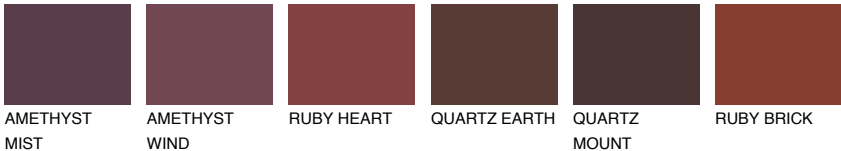

COLOUR DETAILS

SCOTLAND4 SL4

24% TSR 31%

Matching colours

COLOURS

INTENSE

For more information on plasters and paints, go to www.ceresit.en

*The presented colours refer to plasters and paints offered by Ceresit. Due to the use of digital techniques, the presented colours might not represent the original ones, thus they cannot be considered as a reliable colour presentation. We recommend checking the authentic colour samples.