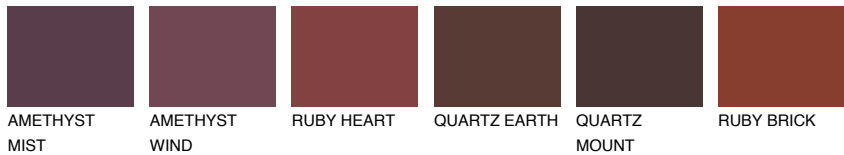

COLOUR DETAILS

SCOTLAND4 SL4

☀ 24% **TSR 31%**

Matching colours

COLOURS

INTENSE

For more information on plasters and paints, go to www.ceresit.en

*The presented colours refer to plasters and paints offered by Ceresit. Due to the use of digital techniques, the presented colours might not represent the original ones, thus they cannot be considered as a reliable colour presentation. We recommend checking the authentic colour samples.