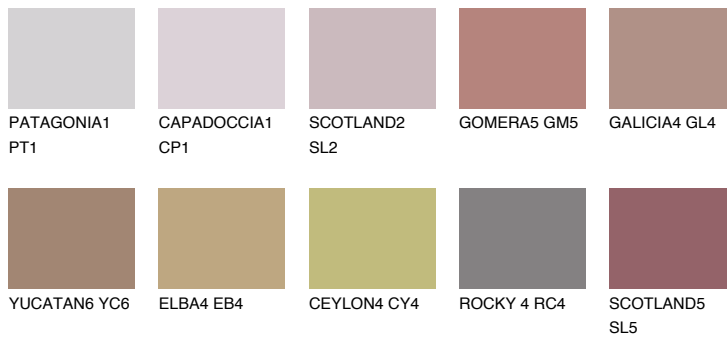

# COLOUR DETAILS

### Matching colours

#### COLOURS

#### INTENSE

For more information on plasters and paints, go to [www.ceresit.en](http://www.ceresit.en)

\*The presented colours refer to plasters and paints offered by Ceresit. Due to the use of digital techniques, the presented colours might not represent the original ones, thus they cannot be considered as a reliable colour presentation. We recommend checking the authentic colour samples.