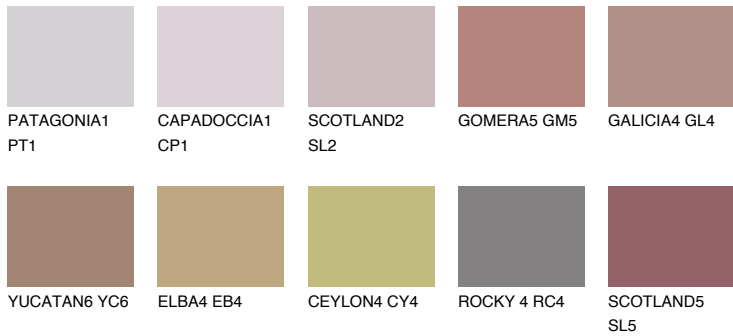

COLOUR DETAILS

SCOTLAND4 SL4

☀ 24% **TSR** 31%

Matching colours

COLOURS

INTENSE

For more information on plasters and paints, go to www.ceresit.en

*The presented colours refer to plasters and paints offered by Ceresit. Due to the use of digital techniques, the presented colours might not represent the original ones, thus they cannot be considered as a reliable colour presentation. We recommend checking the authentic colour samples.