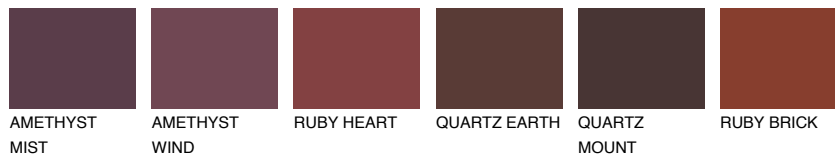

COLOUR DETAILS

SCOTLAND4 SL4

☀ 24%   **TSR** 31%

Matching colours

COLOURS

INTENSE

For more information on plasters and paints, go to www.ceresit.en

*The presented colours refer to plasters and paints offered by Ceresit. Due to the use of digital techniques, the presented colours might not represent the original ones, thus they cannot be considered as a reliable colour presentation. We recommend checking the authentic colour samples.