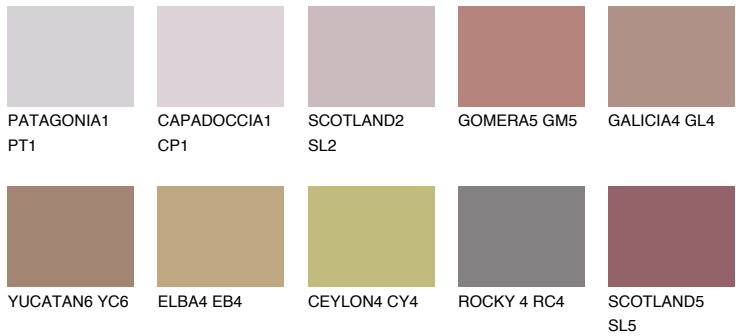

COLOUR DETAILS

SCOTLAND4 SL4

24% **TSR** 31%

Matching colours

COLOURS

INTENSE

For more information on plasters and paints, go to www.ceresit.en

*The presented colours refer to plasters and paints offered by Ceresit. Due to the use of digital techniques, the presented colours might not represent the original ones, thus they cannot be considered as a reliable colour presentation. We recommend checking the authentic colour samples.