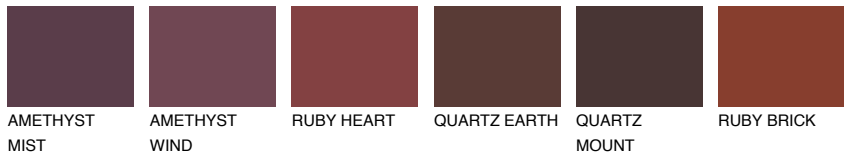

COLOUR DETAILS

SCOTLAND4 SL4

24% **TSR** 31%

Matching colours

COLOURS

INTENSE

For more information on plasters and paints, go to www.ceresit.en

*The presented colours refer to plasters and paints offered by Ceresit. Due to the use of digital techniques, the presented colours might not represent the original ones, thus they cannot be considered as a reliable colour presentation. We recommend checking the authentic colour samples.