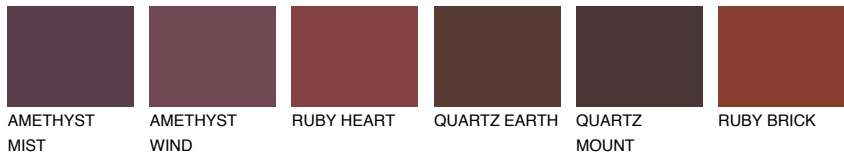

COLOUR DETAILS

SCOTLAND4 SL4

☀ 24% **TSR** 31%

Matching colours

COLOURS

INTENSE

For more information on plasters and paints, go to www.ceresit.en

*The presented colours refer to plasters and paints offered by Ceresit. Due to the use of digital techniques, the presented colours might not represent the original ones, thus they cannot be considered as a reliable colour presentation. We recommend checking the authentic colour samples.