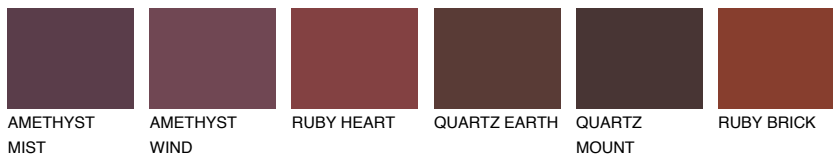

COLOUR DETAILS

SCOTLAND4 SL4

24% **TSR** 31%

Matching colours

COLOURS

INTENSE

For more information on plasters and paints, go to www.ceresit.en

*The presented colours refer to plasters and paints offered by Ceresit. Due to the use of digital techniques, the presented colours might not represent the original ones, thus they cannot be considered as a reliable colour presentation. We recommend checking the authentic colour samples.