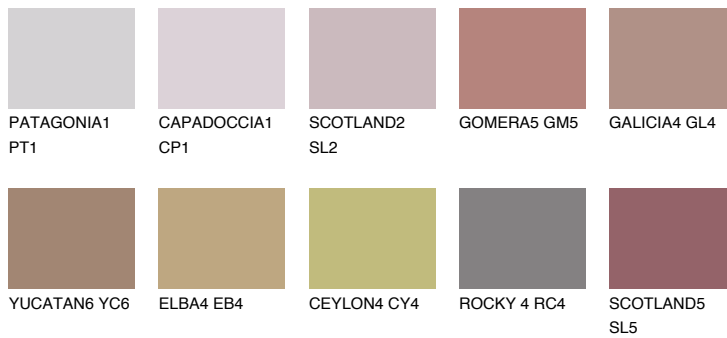

COLOUR DETAILS

SCOTLAND4 SL4

24% **TSR** 31%

Matching colours

COLOURS

INTENSE

For more information on plasters and paints, go to www.ceresit.en

*The presented colours refer to plasters and paints offered by Ceresit. Due to the use of digital techniques, the presented colours might not represent the original ones, thus they cannot be considered as a reliable colour presentation. We recommend checking the authentic colour samples.