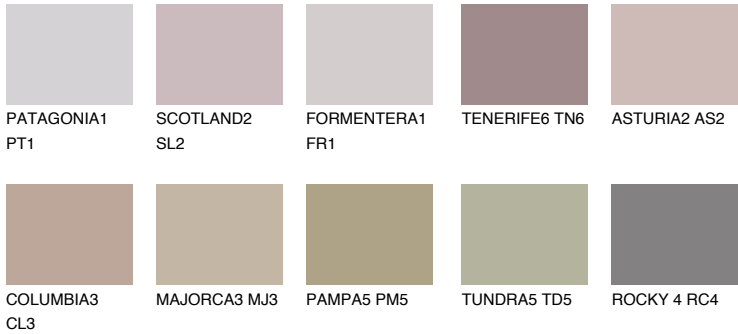

COLOUR DETAILS

SCOTLAND3 SL3

37% **TSR** 36%

Matching colours

COLOURS

INTENSE

For more information on plasters and paints, go to www.ceresit.en

*The presented colours refer to plasters and paints offered by Ceresit. Due to the use of digital techniques, the presented colours might not represent the original ones, thus they cannot be considered as a reliable colour presentation. We recommend checking the authentic colour samples.