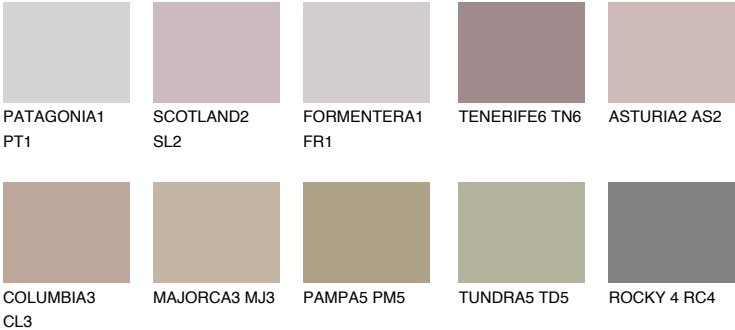

SCOTLAND3 SL3

37% TSR 36%

Matching colours

COLOURS

INTENSE

For more information on plasters and paints, go to www.ceresit.en

*The presented colours refer to plasters and paints offered by Ceresit. Due to the use of digital techniques, the presented colours might not represent the original ones, thus they cannot be considered as a reliable colour presentation. We recommend checking the authentic colour samples.