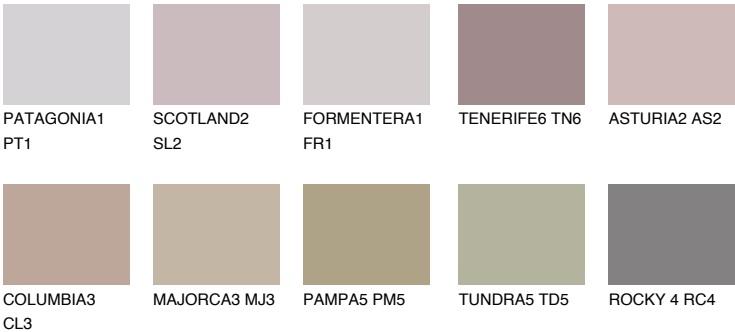

SCOTLAND3 SL3

37% **TSR** 36%

Matching colours

COLOURS

INTENSE

For more information on plasters and paints, go to www.ceresit.en

*The presented colours refer to plasters and paints offered by Ceresit. Due to the use of digital techniques, the presented colours might not represent the original ones, thus they cannot be considered as a reliable colour presentation. We recommend checking the authentic colour samples.