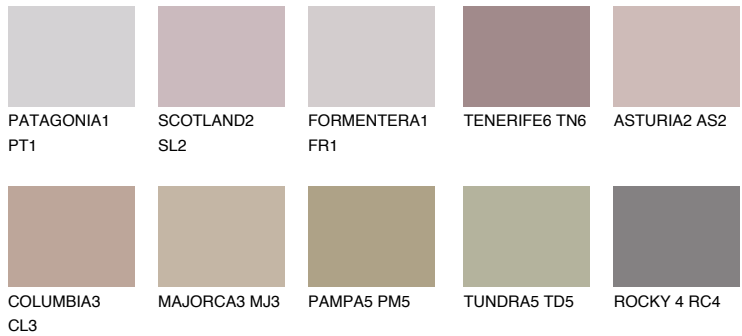

COLOUR DETAILS

SCOTLAND3 SL3

37% **TSR** 36%

Matching colours

COLOURS

INTENSE

For more information on plasters and paints, go to www.ceresit.en

*The presented colours refer to plasters and paints offered by Ceresit. Due to the use of digital techniques, the presented colours might not represent the original ones, thus they cannot be considered as a reliable colour presentation. We recommend checking the authentic colour samples.