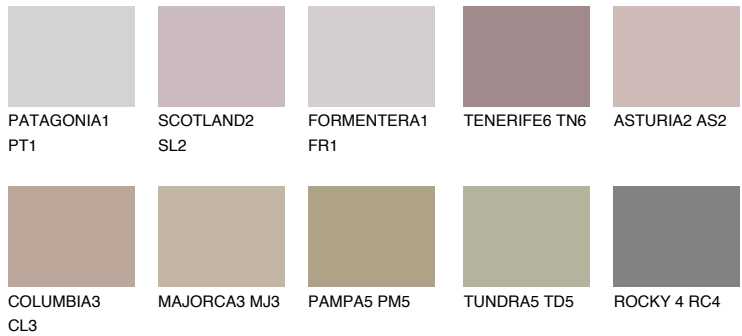

COLOUR DETAILS

SCOTLAND3 SL3

37% TSR 36%

Matching colours

COLOURS

INTENSE

For more information on plasters and paints, go to www.ceresit.en

*The presented colours refer to plasters and paints offered by Ceresit. Due to the use of digital techniques, the presented colours might not represent the original ones, thus they cannot be considered as a reliable colour presentation. We recommend checking the authentic colour samples.