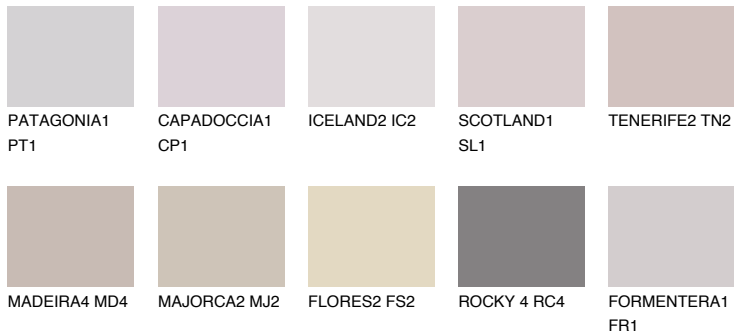

COLOUR DETAILS

SCOTLAND2 SL2

52% **TSR** 60%

Matching colours

COLOURS

INTENSE

For more information on plasters and paints, go to www.ceresit.en

*The presented colours refer to plasters and paints offered by Ceresit. Due to the use of digital techniques, the presented colours might not represent the original ones, thus they cannot be considered as a reliable colour presentation. We recommend checking the authentic colour samples.