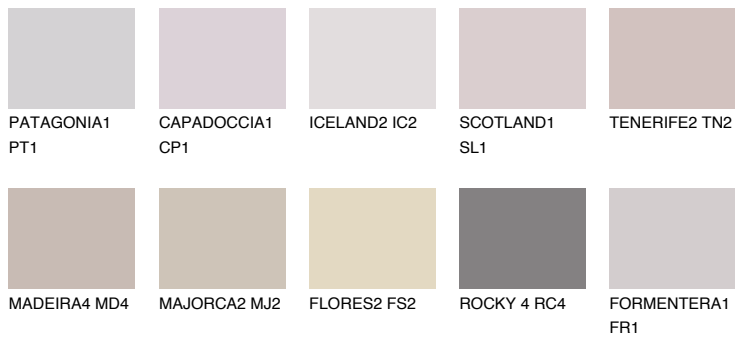

COLOUR DETAILS

SCOTLAND2 SL2

52% **TSR** 60%

Matching colours

COLOURS

INTENSE

For more information on plasters and paints, go to www.ceresit.en

*The presented colours refer to plasters and paints offered by Ceresit. Due to the use of digital techniques, the presented colours might not represent the original ones, thus they cannot be considered as a reliable colour presentation. We recommend checking the authentic colour samples.