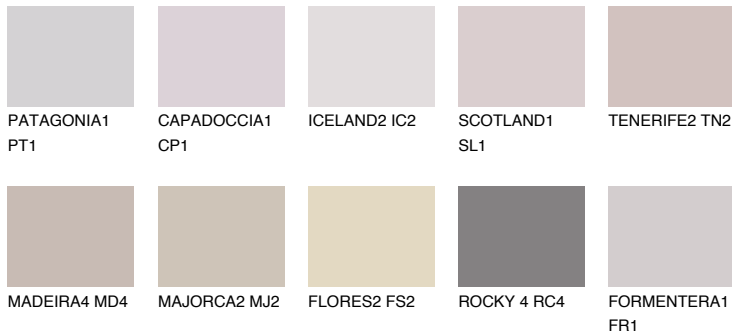

COLOUR DETAILS

SCOTLAND2 SL2

52% **TSR** 60%

Matching colours

COLOURS

INTENSE

For more information on plasters and paints, go to www.ceresit.en

*The presented colours refer to plasters and paints offered by Ceresit. Due to the use of digital techniques, the presented colours might not represent the original ones, thus they cannot be considered as a reliable colour presentation. We recommend checking the authentic colour samples.