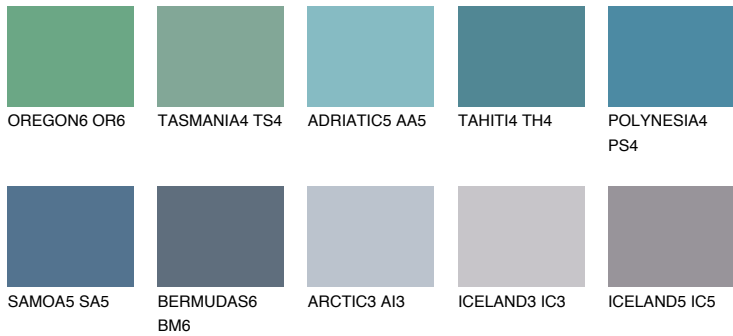

COLOUR DETAILS

POLYNESIA5 PS5

17% TSR 20%

Matching colours

COLOURS

INTENSE

For more information on plasters and paints, go to www.ceresit.en

*The presented colours refer to plasters and paints offered by Ceresit. Due to the use of digital techniques, the presented colours might not represent the original ones, thus they cannot be considered as a reliable colour presentation. We recommend checking the authentic colour samples.