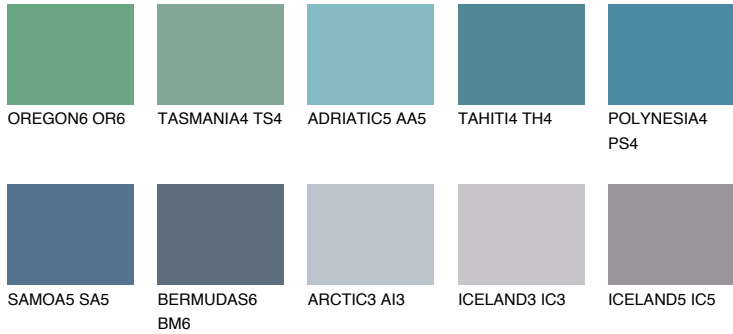

COLOUR DETAILS

POLYNESIA5 PS5

17% TSR 20%

Matching colours

COLOURS

INTENSE

For more information on plasters and paints, go to www.ceresit.en

*The presented colours refer to plasters and paints offered by Ceresit. Due to the use of digital techniques, the presented colours might not represent the original ones, thus they cannot be considered as a reliable colour presentation. We recommend checking the authentic colour samples.