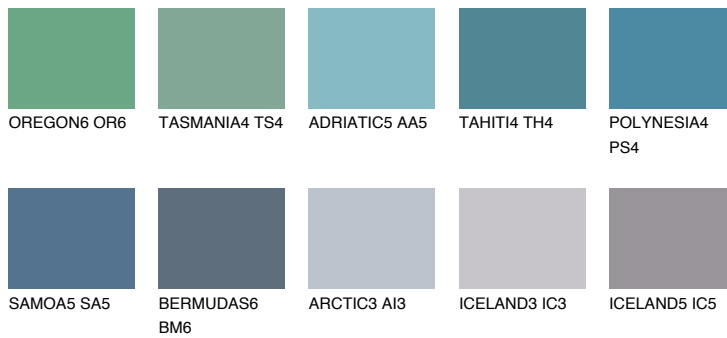

COLOUR DETAILS

POLYNESIA5 PS5

17% **TSR** 20%

Matching colours

COLOURS

INTENSE

For more information on plasters and paints, go to www.ceresit.en

*The presented colours refer to plasters and paints offered by Ceresit. Due to the use of digital techniques, the presented colours might not represent the original ones, thus they cannot be considered as a reliable colour presentation. We recommend checking the authentic colour samples.