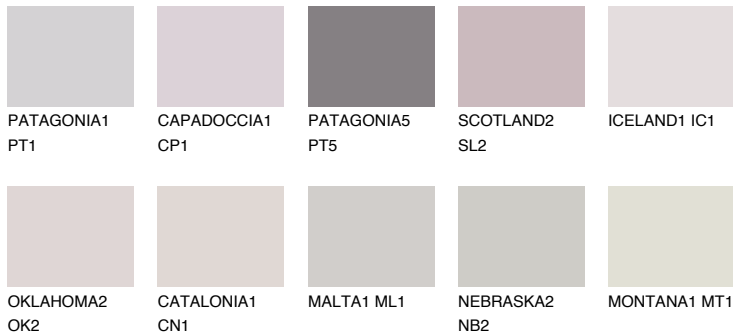

COLOUR DETAILS

SCOTLAND1 SL1

64% **TSR** 68%

Matching colours

COLOURS

INTENSE

For more information on plasters and paints, go to www.ceresit.en

*The presented colours refer to plasters and paints offered by Ceresit. Due to the use of digital techniques, the presented colours might not represent the original ones, thus they cannot be considered as a reliable colour presentation. We recommend checking the authentic colour samples.