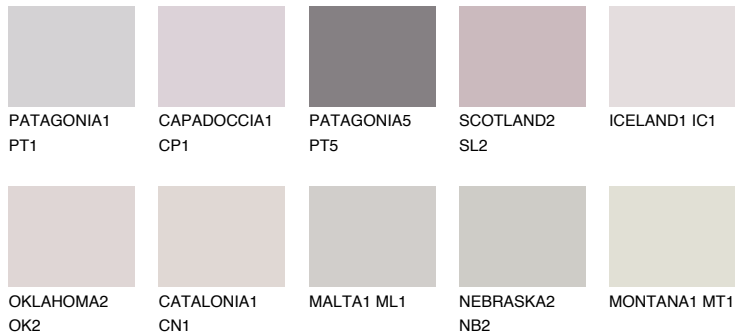

COLOUR DETAILS

SCOTLAND1 SL1

64% **TSR** 68%

Matching colours

COLOURS

INTENSE

For more information on plasters and paints, go to www.ceresit.en

*The presented colours refer to plasters and paints offered by Ceresit. Due to the use of digital techniques, the presented colours might not represent the original ones, thus they cannot be considered as a reliable colour presentation. We recommend checking the authentic colour samples.