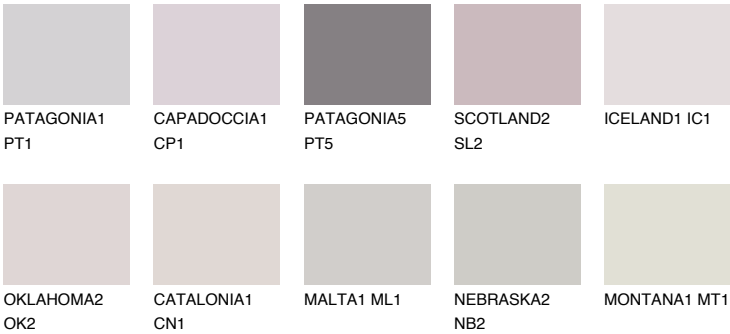

SCOTLAND1 SL1

64% **TSR** 68%

Matching colours

COLOURS

INTENSE

For more information on plasters and paints, go to www.ceresit.en

*The presented colours refer to plasters and paints offered by Ceresit. Due to the use of digital techniques, the presented colours might not represent the original ones, thus they cannot be considered as a reliable colour presentation. We recommend checking the authentic colour samples.