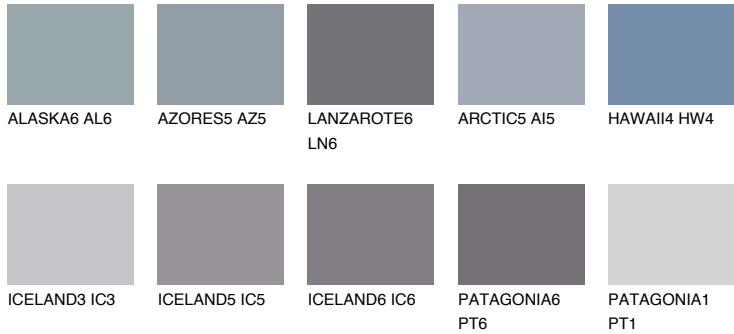

COLOUR DETAILS

SANTORINI6 SN6

16% **TSR** 14%

Matching colours

COLOURS

INTENSE

For more information on plasters and paints, go to www.ceresit.en

*The presented colours refer to plasters and paints offered by Ceresit. Due to the use of digital techniques, the presented colours might not represent the original ones, thus they cannot be considered as a reliable colour presentation. We recommend checking the authentic colour samples.