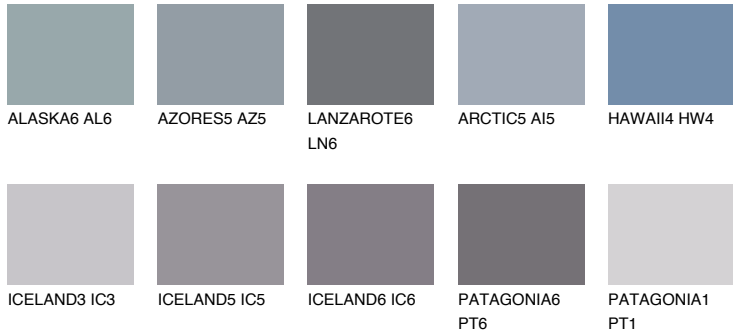

COLOUR DETAILS

SANTORINI6 SN6

16% TSR 14%

Matching colours

COLOURS

INTENSE

For more information on plasters and paints, go to www.ceresit.en

*The presented colours refer to plasters and paints offered by Ceresit. Due to the use of digital techniques, the presented colours might not represent the original ones, thus they cannot be considered as a reliable colour presentation. We recommend checking the authentic colour samples.