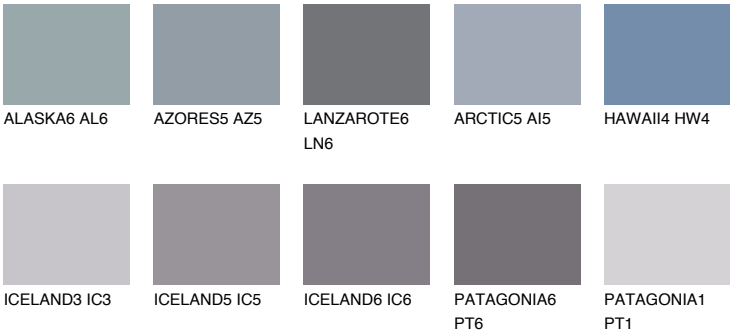

SANTORINI6 SN6

16% **TSR** 14%

Matching colours

COLOURS

INTENSE

For more information on plasters and paints, go to www.ceresit.en

*The presented colours refer to plasters and paints offered by Ceresit. Due to the use of digital techniques, the presented colours might not represent the original ones, thus they cannot be considered as a reliable colour presentation. We recommend checking the authentic colour samples.